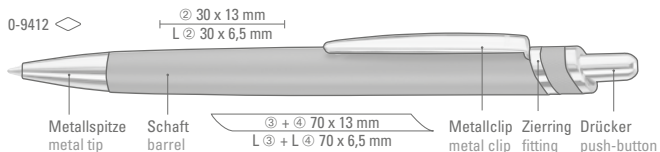

0-9470 (● 8-0883)

0-9412: Metall-Druckkugelschreiber mit glanzverchromten glänzenden Beschlagteilen und matt lackiertem Aluminiumschaft.

0-9470: Metalldruckkugelschreiber mit silbernen Zierringen im Schaft und elastischem Metallclip. Spitze und Drücker in silber glänzend.

0-9412: Metal retractable ballpoint pen with brilliant chrome plated fittings and matt lacquered aluminum barrel.

0-9470: Retractable metal ballpoint pen with silver rings in the barrel, elastic metal clip. Shiny silver tip and push-button.

0-9412
Mindestbestellmenge 300 Stück
Werbeschlüssel Schaft MS/L

0-9470
Mindestbestellmenge 300 Stück
Werbeschlüssel Schaft MS/L, Clip L

0-9412
Minimum quantity 300 pieces
Advertising code barrel MS/L

0-9470
Minimum quantity 300 pieces
Advertising code barrel MS/L, clip L