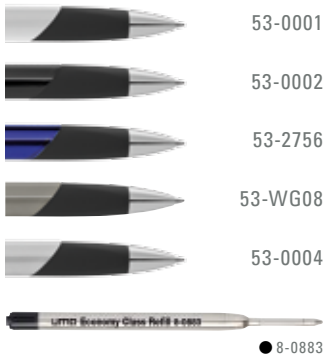

0-9930 (● 8-0883)

Modell eignet sich für Hochglanz-laserung. Siehe Seite 239.

Model is suitable for high-gloss laser engraving. See page 239.