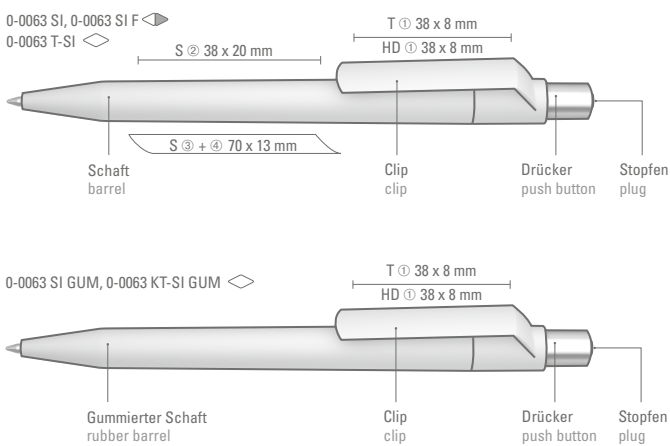

0-0063 T-SI: Druckkugelschreiber mit transparent glänzendem Gehäuse, silbern glänzendem Drücker mit farbigem Stopfen.

0-0063 T-SI: Retractable ballpoint pen with transparent shiny body, brilliant silver push-button with colored plug.

0-0063 SI GUM: Druckkugelschreiber mit Softtouch-Schaft, gedeckt glänzendem Clip, silbern glänzendem Drücker mit farbigem Stopfen.

0-0063 SI GUM: Retractable ballpoint pen with soft touch barrel, shiny solid clip, brilliant silver push-button with colored plug.

0-0063 KT-SI GUM: Druckkugelschreiber mit Softtouch-Schaft, transparent glänzendem Clip, silbern glänzendem Drücker mit farbigem Stopfen.

0-0063 KT-SI GUM: Retractable ballpoint pen with soft touch barrel, transparent shiny clip, brilliant silver push-button with colored plug.

0-0063 T-SI
Mindestbestellmenge 1.000 Stück
Werbeschlüssel Schaft S, Clip T, HD
0-0063 SI GUM/0-0063 KT-SI GUM
Mindestbestellmenge 1.000 Stück
Werbeschlüssel Clip T, HD

0-0063 T-SI
Minimum quantity 1,000 pieces
Advertising code barrel S, clip T, HD
0-0063 SI GUM/0-0063 KT-SI GUM
Minimum quantity 1,000 pieces
Advertising code clip T, HD