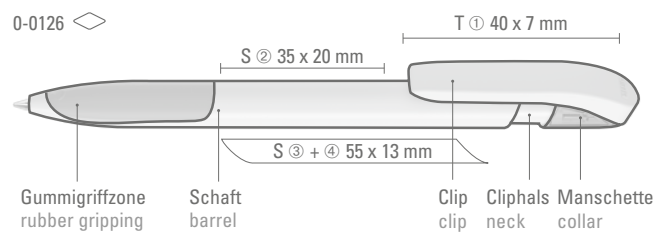

0-0126: Druckkugelschreiber mit gedeckt glänzendem Schaft und Clip in weiß oder schwarz, beziehungsweise Gummigriffzone und Manschette unifarben transparent beziehungsweise gedeckt schwarz.

0-0126: Retractable ballpoint pen with shiny solid barrel and clip in white or black. Rubber gripping and collar in one transparent color and solid black.