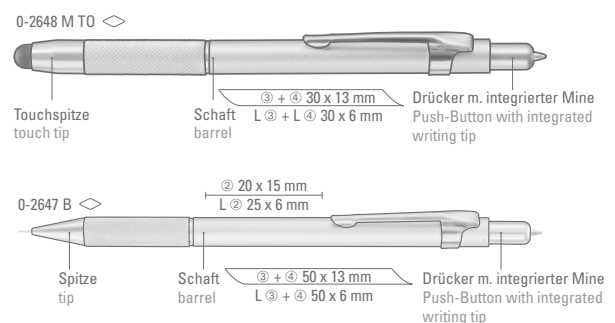

0-2648 M TO: Metallkugelschreiber aus Aluminium mit gummiertem Schaftende für die Touchscreensteuerung und integrierter Kugelschreibermine im Drücker, welches sich durch einfaches Umdrehen des Kugelschreibers in Schreibstellung bringt. Gehäuse in Silber.

0-2647 B: Metall-Druckbleistift (0,5 mm) mit integrierter Kugelschreibermine im Drücker, die sich durch einfaches Umdrehen des Druckbleistiftes in Schreibstellung bringt. Gehäuse in Silber.

Mindestbestellmenge 300 Stück
Werbeschlüssel Schaft MS/L

0-2648 M TO: Metal ballpoint pen made of aluminum with rubberized tip for operating a touchscreen with integral ballpoint tips in the push-button – simply twist the ballpoint pen to deploy these in writing position. Body in silver.

0-2647 B: Metal mechanical pencil (0.5 mm) with integrated ballpoint writing tip in pushbutton section – simply invert the propelling pencil to move it into writing position. Body in silver.

Minimum quantity 300 pieces
Advertising code barrel MS/L