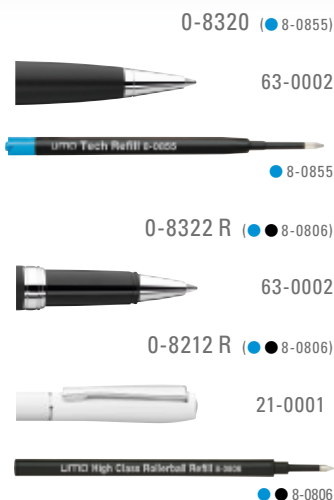

Modell eignet sich für Hochglanz-
laserung. Siehe Seite 238.

Model is suitable for high-gloss
laser engraving. See page 238.