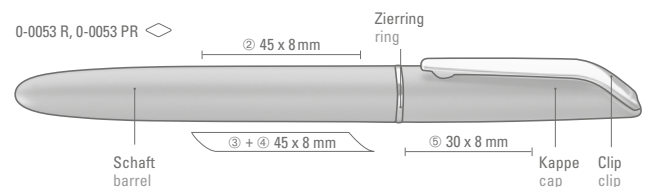

QUANTUM
0-0053

QUANTUM R
0-0053 R

QUANTUM PR
0-0053 PR

Farb-Code/Minen
Color code/Refills

0-0053 (● 8-0855)
0-0053 R (● 8-0806)
0-0053 PR (● 8-0891)

52-0001

52-0002

● 8-0855

● 8-0806

● 8-0891

NEU uma Patronen-Roller-System

Das **uma Patronen-Roller-System** ist die innovative Basis für neuartige Tintenroller-Schreibgeräte in Premium-Qualität. Dank seiner speziell entwickelten, verschleißarmen Kugelspitze punktet das **uma Patronen-Roller-System** mit einer bisher unerreichten Langlebigkeit. Das **uma Patronen-Roller-System** arbeitet nach dem Prinzip des Füllhalters und kann mit Standard-Tintenpatronen nachgefüllt werden. Die Schreibspitze mit TC-Kugel (0,7 mm) wird also immer wieder verwendet und nicht weggeworfen. So sind, mit dem **uma Patronen-Roller-System** ausgestattete Schreibgeräte nicht nur sehr wirtschaftlich, sondern auch in besonderem Maße umweltfreundlich.

NEW uma cartridge roller system

The **uma cartridge roller system** is an innovative basis for novel rollerball writing instruments in premium quality. Thanks to its specifically developed wear-resistant ball tip, the **uma cartridge roller system** excels in an unrivalled longevity. The **uma cartridge roller system** operates on the same principle as the fountain pen and can be refilled with standard ink cartridges. Thus, the TC ball tip (0.7 mm) can be reused again and again and will not be disposed of. This makes these writing instruments not only extremely economical, but also very environmentally friendly.

0-0053: Drehkugelschreiber mit Gummigriffzone in schwarz. Metallclip, Zierring und Metallschneidspitze in silber glänzend.

0-0053 R: Rollerball mit gedeckt glänzendem Gehäuse. Zierring und Metallclip glanzverchromt. Passender Rollerball zu Modell 0-0053.