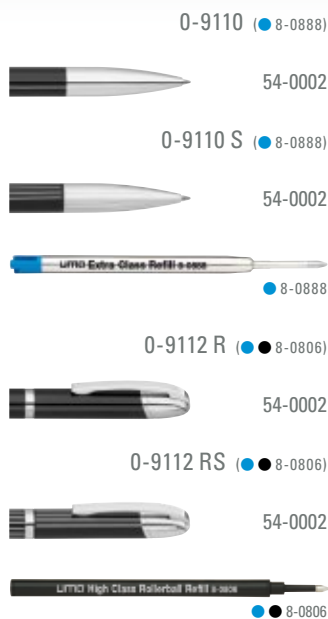

Modell eignet sich für Hochglanz-laserung. Siehe Seite 238.

Model is suitable for high-gloss laser engraving. See page 238.