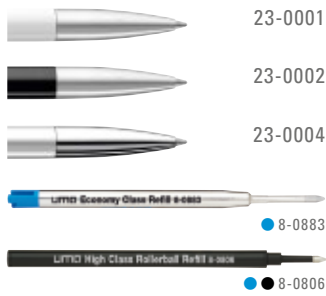

0-8340 (● 8-0883)
0-8342 R (● 8-0806)

0-8340 TO (● 8-0883)