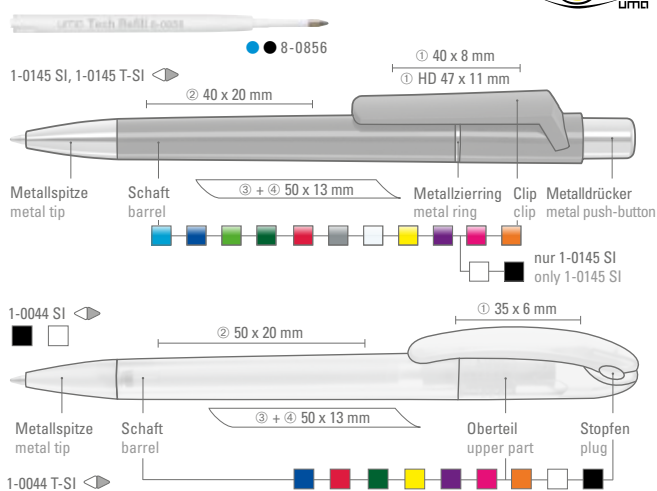

- 1-0145 SI (●● 8-0855)
  1-0044 SI (●● 8-0855)
- 01-0001
  01-0002
3. ●● 8-0855
- 1-0145 T-SI (●● 8-0856)
- 01-0306
  01-2747
  01-0199
  01-0802
  01-0336
  01-0425
  01-CG01
  01-0116
  01-0268
  01-0227
  01-0151
- 1-0044 T-SI (●● 8-0856)
- 01-2747
  01-0199
  01-0336
  01-0425
  01-CG01
  01-0116
  01-0268
  01-0227
  01-0151

1-0145 SI: Druckkugelschreiber mit gedeckt glänzendem Gehäuse, silbernem Metallzierring und Drücker sowie schwerer glänzender Metallspitze.

1-0145 T-SI: Druckkugelschreiber mit transparent glänzendem Gehäuse, silbernem Metallzierring und Drücker sowie schwerer glänzender Metallspitze.

1-0044 SI: Drehkugelschreiber mit gedeckt glänzendem Gehäuse und farbigem Stopfen im Oberteil. Mit schwerer, silberglänzender Metallspitze.

1-0044 T-SI: Drehkugelschreiber mit transparent glänzendem Gehäuse und farbigem Stopfen im Oberteil. Mit schwerer, silberglänzender Metallspitze.

1-0145 SI/1-0145 T-SI
Mindestbestellmenge 1.000 Stück
Werbeschlüssel Schaft S ○, Clip T, HD

1-0044 SI/1-0044 T-SI
Mindestbestellmenge 1.000 Stück
Werbeschlüssel Schaft S ○, Clip T

1-0145 SI: Retractable ballpoint pen with shiny solid body, metal silver ring, push-button and heavy shiny metal tip.

1-0145 T-SI: Retractable ballpoint pen with shiny transparent body, metal silver ring, push-button and heavy shiny metal tip.

1-0044 SI: Twist ballpoint pen with gloss-body in one solid color and colored plug in the upper part. Brilliant silver metal tip.

1-0044 T-SI: Twist ballpoint pen with brilliant transparent body and colored plug in the upper part. Brilliant silver metal tip.

1-0145 SI/1-0145 T-SI
Minimum quantity 1,000 pieces
Advertising code barrel S ○, clip T, HD

1-0044 SI/1-0044 T-SI
Minimum quantity 1,000 pieces
Advertising code barrel S ○, clip T