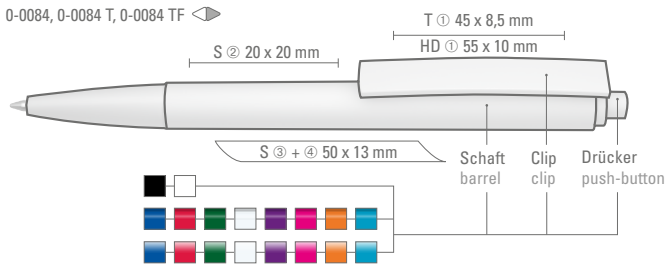

0-0084, 0-0084 T, 0-0084 TF