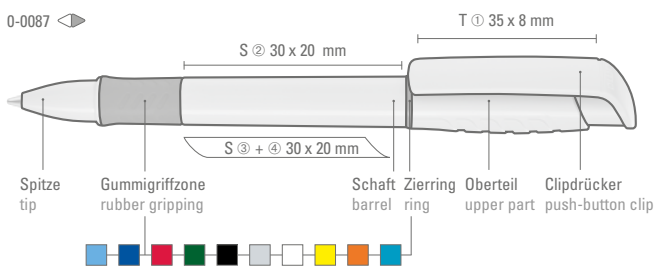

Ab 2.000 Stück kann das Modell farblich kombiniert werden.

You may choose any color combination for orders over 2,000 units.

0-0087: Druckkugelschreiber mit gedeckt glänzendem Gehäuse in weiß, Griffzone und Zierring unifarben bzw. komplett unifarben gedeckt glänzend schwarz.

0-0087: Retractable ballpoint pen with shiny solid body in white, gripping and ring in one solid color or in one solid color black.

Mindestbestellmenge 1.000 Stück
Werbeschlüssel Schaft S, Clip T

Minimum Quantity 1,000 pieces
Advertising code barrel S, clip T