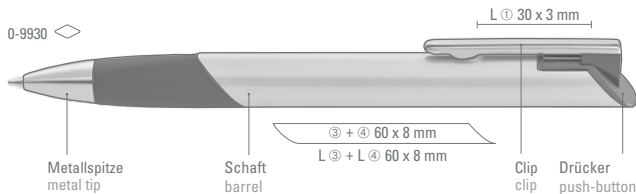

0-9930: Metall-Druckkugelschreiber mit glänzendem Dreikantgehäuse mit Gummigriffzone, Metallspitze und Metallclip glanzverchromt.

Mindestbestellmenge 300 Stück
Werbeschlüssel Schaft MT/L, Clip L

0-9930: Retractable metal ballpoint pen with glossy triangular body and rubberized grip zone, glossy metal tip and glossy metal clip.

Minimum quantity 300 pieces
Advertising code barrel MT/L, clip L