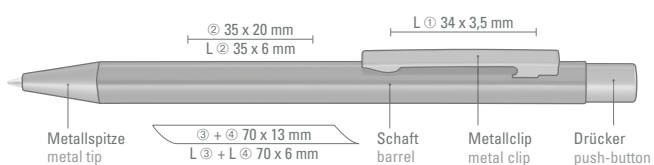

0-9450: Metall-Druckkugelschreiber mit glänzendem Aluminiumgehäuse, Metallclip, Metallspitze und Drücker in GUN metallic.

0-9457 B: Metall-Druckbleistift (0,7 mm) mit glänzendem Aluminiumgehäuse, Metallclip, Metallspitze und Drücker in GUN metallic. Radiergummi im Drücker.

0-9450 M: Metall-Druckkugelschreiber mit mattem Aluminiumgehäuse, Metallclip, Metallspitze und Drücker in GUN metallic.

0-9457 MB: Metall-Druckbleistift (0,7 mm) mit mattem Aluminiumgehäuse, Metallclip, Metallspitze und Drücker in GUN metallic. Radiergummi im Drücker.

Mindestbestellmenge 300 Stück
Werbeschlüssel Schaft MS/L, Clip L

0-9450: Retractable metal ballpoint pen with shiny aluminium body, metal clip, metal tip and push-button in GUN metallic.

0-9457 B: Retractable metal pencil (0,7 mm) with shiny aluminium body, metal clip, metal tip and push-button in GUN metallic. Rubber inside the push-button.

0-9450 M: Retractable metal ballpoint pen with matt aluminium body, metal clip, metal tip and push-button in GUN metallic.

0-9457 MB: Retractable metal pencil (0,7 mm) with matt aluminium body, metal clip, metal tip and push-button in GUN metallic. Rubber inside the push-button.

Minimum quantity 300 pieces
Advertising code barrel MS/L, clip L