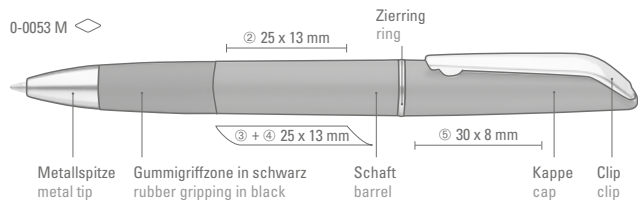

0-0053 M (● 8-0855)
0-0053 MR (●● 8-0806)
0-0053 M PR (● 8-0891)

0-0053 M: Drehkugelschreiber mit Gummigriffzone in schwarz und Gehäuse im Metallic-Look. Metallclip, Zierring und Metallspitze in silber glänzend.

0-0053 MR: Rollerball mit Gehäuse in Metallicfarbe. Zierring und Metallclip glanzverchromt. Passender Rollerball zu Modell 0-0053 M.

0-0053 M PR: Patronenroller, Gehäuse in Metallicfarben, Metallclip, Zierring glanzverchromt. Das Patronen-Roller-System, ähnlich dem Prinzip des Füllhalters, ist mit Standard-Tintenpatronen wieder auffüllbar.

Mindestbestellmenge 1.000 Stück
Werbeschlüssel Schaft S, Kappe T

0-0053 M: Twist ballpoint pen with rubber grip zone in black, barrel in metallic finishing. Metal clip, metal tip and ring silver chromed.

0-0053 MR: Rollerball pen with body in metallic color. Gloss-chrome ring and metal clip. Matching rollerball for model 0-0053 M.

0-0053 M PR: Cartridge roller with metallic surface, metal clip, ring silver chromed. The cartridge roller system operates on the same principle as the fountain pen and can be refilled with standard ink cartridges.

Minimum quantity 1,000 pieces
Advertising code barrel S, cap T