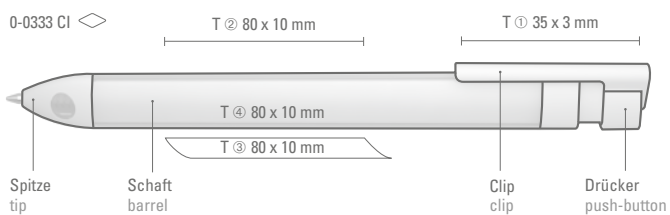

0-0333 INSIDE CI (● 8-0856)

0-0333 CI: Druckkugelschreiber mit Dreieckgehäuse und individuell gestaltbarer Einlage. Spitze und Drücker in weiß gedeckt, Schaft transparent glänzend.

Mindestbestellmenge 1.000 Stück
Werbeschlüssel Schaft T □, Clip T

0-0333 CI: Retractable ballpoint pen with triangular body and individually designable inlay. Tip and push-button in solid shiny white, barrel in transparent shiny.

Minimum quantity 1,000 pieces
Advertising code barrel T □, clip T