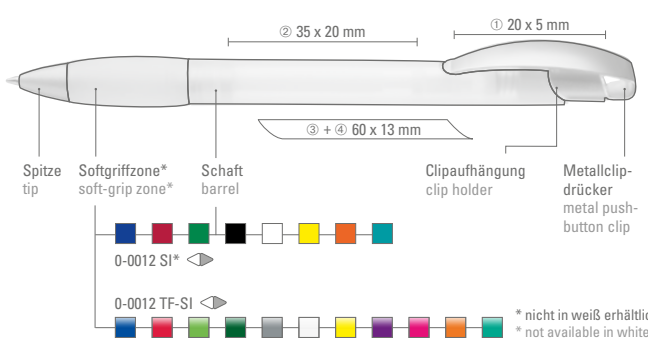

Bei den Modellen 0-0012 SI und 0-0012 TF-SI können alle Teile ab 2.000 Stück kombiniert werden.

With the models 0-0012 SI, and 0-0012 TF-SI, all parts can be combined if 2,000 units or more are ordered.

0-0012 SI: Druckkugelschreiber mit geschwungenem, matt verchromtem Metallbogenclipdrücker und gepolsterter Softgriffzone. Spitze matt silber.
0-0012 TF-SI: Druckkugelschreiber mit transparent gefrostetem Gehäuse, geschwungenem, matt verchromtem Metallbogenclipdrücker und gepolsterter Softgriffzone. Schaft und Griffzone unifarben transparent gefrostet. Spitze matt silber.
Mindestbestellmenge 1.000 Stück
Werbeschlüssel Schaft S O, Clip L/MT

0-0012 SI: Retractable ballpoint pen with curved metal push-button and clip in matt chrome and soft-grip zone. Tip in matt silver.
0-0012 TF-SI: Retractable ballpoint pen with transparent frosted body, curved metal push-button and clip in matt chrome and soft-grip zone. Barrel and grip zone in the same transparent frosted color. Tip in matt silver.
Minimum quantity 1,000 pieces
Advertising code barrel S O, clip L/MT

* nicht in weiß erhältlich
* not available in white