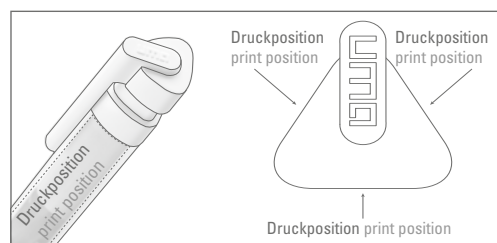

0-0333 INSIDE CI (● 8-0856)

0-0333 CI: Druckkugelschreiber mit Dreieckgehäuse und individuell gestaltbarer Einlage. Spitze und Drücker in weiß gedeckt, Schaft transparent glänzend.

Mindestbestellmenge 1.000 Stück
Werbeschlüssel Schaft T □, Clip T

0-0333 CI: Retractable ballpoint pen with triangular body and individually designable inlay. Tip and push-button in solid shiny white, barrel in transparent shiny.

Minimum quantity 1,000 pieces
Advertising code barrel T □, clip T