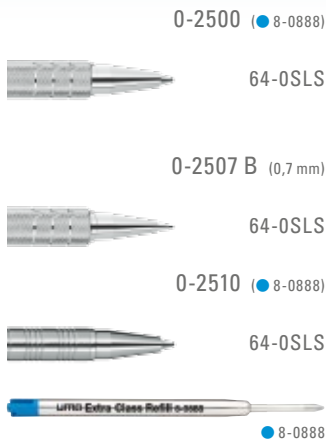

0-2500: Metall-Druckkugelschreiber aus Edelstahl mit glänzend verchromten Beschlügen und Griffzone.

0-2500: Retractable stainless steel metal ballpoint pen with shiny chromed fittings and gripping zone.

0-2507 B: Metall-Druckbleistift (0,7 mm) aus Edelstahl mit glänzend verchromten Beschlügen und Griffzone.

0-2507 B: Retractable stainless steel metal mechanical pencil (0.7 mm) with shiny chromed fittings and gripping zone.

0-2510: Druckkugelschreiber aus Edelstahl mit feinstrukturierter Oberfläche, glänzend verchromten Beschlügen und Griffzone.

0-2510: Retractable stainless steel metal ballpoint pen with fine structure surface, shiny chromed fittings and gripping zone.

0-2500/0-2500 B
Mindestbestellmenge 100 Stück
Werbeschlüssel Schaft L

0-2510
Mindestbestellmenge 300 Stück
Werbeschlüssel Schaft L

0-2500/0-2507 B
Minimum quantity 100 pieces
Advertising code barrel L

0-2510
Minimum quantity 300 pieces
Advertising code barrel L