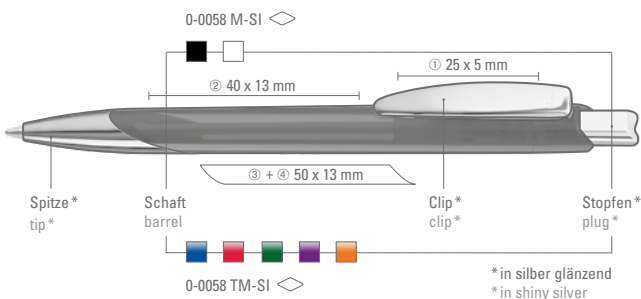

0-0058 M-SI (● 8-0854)

0-0058 TM-SI (● 8-0854)

0-0058 M-SI: Druckkugelschreiber mit glänzend gedecktem Gehäuse, Metallclip, Spitze und Drücker silber glänzend.

0-0058 TM-SI: Druckkugelschreiber mit glänzend transparentem Gehäuse, Metallclip, Spitze und Drücker silber glänzend.

0-0058 M-SI: Retractable ballpoint pen with solid shiny housing, metal clip, tip and pusher shiny silver.

0-0058 TM-SI: Retractable ballpoint pen with transparent shiny housing, metal clip, tip and pusher shiny silver.

Mindestbestellmenge 1.000 Stück
Werbeschlüssel Schaft S, Clip L

Minimum quantity 1,000 pieces
Advertising code barrel S, clip L

* in silber glänzend
* in shiny silver