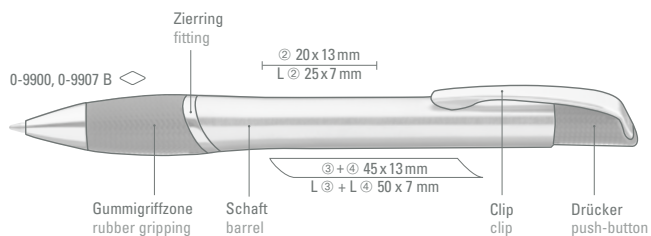

0-9900: Metall-Druckkugelschreiber mit Gummigriffzone und glanzverchromten Beschlagteilen.

0-9907 B: Metall-Druckbleistift (0,7 mm) mit Gummigriffzone und glanzverchromten Beschlagteilen.

Mindestbestellmenge 300 Stück
Werbeschlüssel Schaft MS/L/RL

0-9900: Retractable metal ballpoint pen with rubberized grip zone and gloss-chrome fittings.

0-9907 B: Retractable metal pencil (0.7 mm) with rubberized grip zone and gloss-chrome fittings.

Minimum quantity 300 pieces
Advertising code barrel MS/L/RL