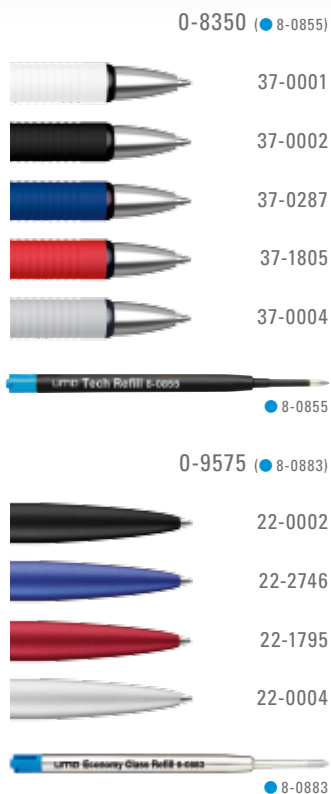

0-8350: Metall-Druckkugelschreiber mit matt lackiertem Aluminium Schaft und integrierter Griffzone. Metallbügelclip und Beschläge glanzverchromt, Zierring schwarz.

0-8350: Retractable metal ballpoint pen with matt lacquered aluminium barrel and integrated gripping zone. Metal clip and fittings chrome plated. Ring black.

0-9575: Metall-Druckkugelschreiber mit matt lackiertem Aluminium Schaft. Metallclip und Drücker silberglanzverchromt.

0-9575: Metal retractable ballpoint pen with matt lacquered aluminium barrel. Metal clip and push-button in shiny silver.

Mindestbestellmenge 300 Stück
Werbeschlüssel Schaft MS/L, Clip L

Minimum quantity 300 pieces
Advertising code barrel MS/L, clip L