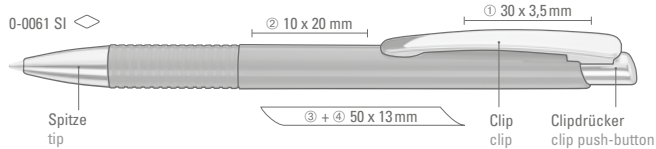

0-0061 SI (● 8-0854)

0-0061 SI: Druckkugelschreiber mit gerillter Griffzone, Clipdrücker und Spitze glanzverchromt.

Mindestbestellmenge 1.000 Stück
Werbeschlüssel Schaft S, Clip T

0-0061 SI: Retractable ballpoint pen with grooved grip zone. Clip push-button and tip chrome plated.

Minimum quantity 1,000 pieces
Advertising code barrel S, clip T