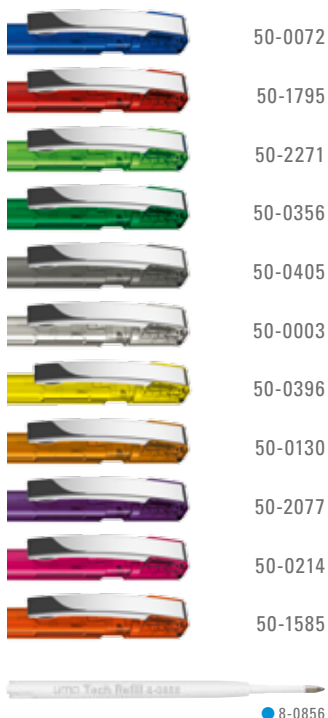

0-0125 TM (● 8-0856)
0-0125 TM-SI (● 8-0856)

Modell auch mit gedeckt
schwarzem Gehäuse erhältlich.

Item also available with
solid black body.