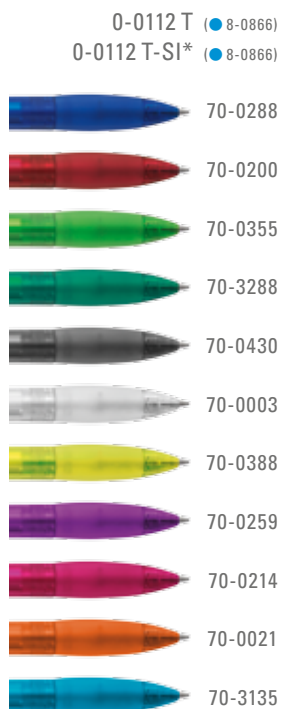

* Spitze in silber glänzend
* tip in shiny silver

Ab 2.000 Stück können die Modelle farblich kombiniert werden.

You may choose any color combination for orders over 2.000 units.