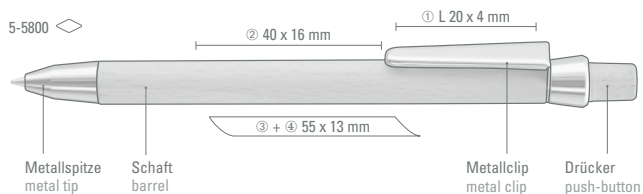

Farb-Code (Minen)
Color code (Refills)

FOREST
5-5200

FOREST B
5-5207 B

BEECH
5-5800

213

5-5200 (● 8-0877)
5-5207 B (0,7mm)

05-W001

● 8-0877

5-5800 (● 8-0855)

08-W001

● 8-0855

5-5200: Holz-Druckkugelschreiber mit vernickeltem Metallclip und Metallspitze. Schaft aus schutzlackiertem PEFC-zertifiziertem Buchenholz.

5-5207 B: Holz-Druckbleistift (0,7 mm) mit vernickeltem Metallclip und Metallspitze. Schaft aus schutzlackiertem PEFC-zertifiziertem Buchenholz. Passend zu Artikel 5-5200.

5-5800: Holz-Druckkugelschreiber mit silber glänzendem Metallclip und Metallspitze. Schaft aus schutzlackiertem PEFC-zertifiziertem Buchenholz.

5-5200/5-5207 B
Mindestbestellmenge 300 Stück
Werbeschlüssel Schaft MS
5-5800
Mindestbestellmenge 300 Stück
Werbeschlüssel Schaft MS, Clip L

5-5200: Wooden retractable ballpoint pen with nickel-plated metal clip and metal tip. Barrel in PEFC-certified beech wood with protective varnish coating.

5-5207 B: Wooden mechanical pen (0.7 mm) with nickel-plated metal clip and metal tip. Barrel in PEFC-certified beech wood with protective varnish coating.

5-5800: Wooden retractable ballpoint pen with nickel-plated metal clip and metal tip. Barrel in PEFC-certified beech wood with protective varnish coating.

5-5200/5-5207 B
Minimum quantity 300 pieces
Advertising code Schaft MS
5-5800
Minimum quantity 300 pieces
Advertising code barrel MS, clip L

FOREST, BEECH

FOREST, FOREST B, BEECH