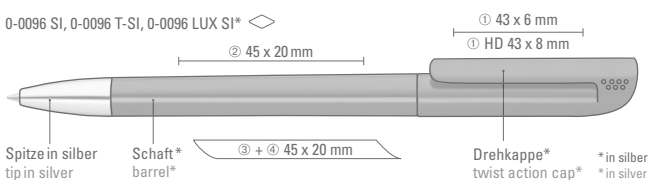

0-0096 SI, 0-0096 T-SI, 0-0096 LUX SI* ◇