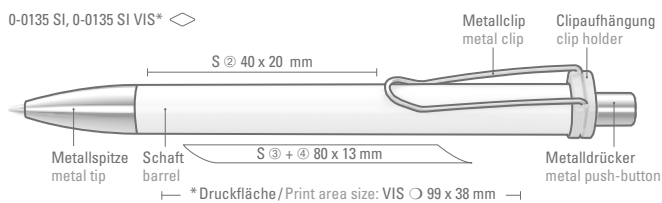

- 0-0135 SI (● 8-0855)
- 0-0135 SI VIS (● 8-0855)
- 0-0136 SI (● 8-0855)
- 0-0136 SI VIS (● 8-0855)

0-0135 SI: Druckkugelschreiber mit gedeckt glänzendem Gehäuse in weiß oder schwarz und farbiger Clipaufhängung. Schmäler Metalldrahtbiegeclip, Metallspitze und -drücker glanzverchromt.

0-0135 SI VIS: Druckkugelschreiber VOGUE SI mit digitalem Folientransferdruck auf dem Schaft und farbiger Clipaufhängung. Schmäler Metalldrahtbiegeclip, Metallspitze und Metalldrücker glanzverchromt.

0-0136 SI: Druckkugelschreiber mit gedeckt glänzendem Gehäuse in weiß oder schwarz und farbiger Clipaufhängung. Breiter Metallbiegeclip, Metallspitze und Metalldrücker glanzverchromt.

0-0136 SI VIS: Druckkugelschreiber VOGUE XL SI mit digitalem Folientransferdruck auf dem Schaft und farbiger Clipaufhängung. Breiter Metallbiegeclip, -spitze und -drücker glanzverchromt.

Mindestbestellmenge 1.000 Stück
Werbeschlüssel Schaft S O
0-0135 SI, 0-0136 SI Schaft V
0-0135 SI VIS, 0-0136 SI VIS

0-0135 SI: Retractable ballpoint pen with shiny solid body in white or black with colored clip holder. Flexible slim metal clip, metal tip and metal push button chrome plated.

0-0135 SI VIS: VOGUE SI retractable ballpoint pen with digital foil transfer imprint on the barrel with colored clip holder. Flexible slim metal clip, metal tip and metal push button chrome plated.

0-0136 SI: Retractable ballpoint pen with shiny solid body in white or black with colored clip holder. Flexible expanded metal clip, metal tip and metal push button chrome plated.

0-0136 SI VIS: VOGUE XL SI retractable ballpoint pen with digital foil transfer imprint on the barrel with colored clip holder. Flexible expanded metal clip, metal tip and metal push button chrome plated.

Minimum Quantity 1,000 pieces
Advertising code
0-0135 SI, 0-0136 SI barrel S O
0-0135 SI VIS, 0-0136 SI VIS barrel V