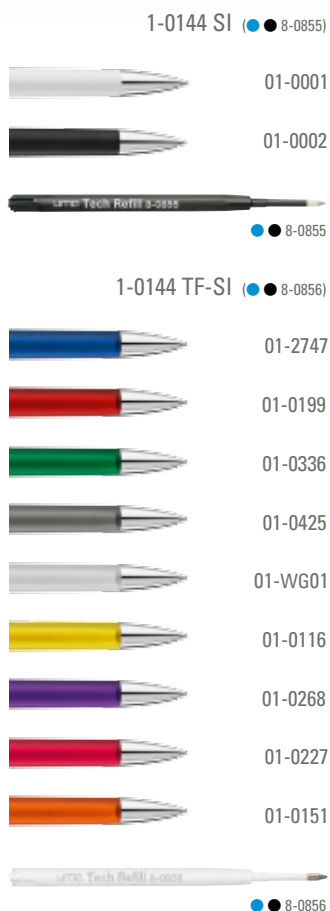

Mindestbestellmenge 1.000 Stück
Werbeschlüssel Schaft S ◯, Clip T

1-0041 TF: Twist ballpoint pen with transparent frosted body.

1-0041 TF-SI: Twist ballpoint pen with transparent frosted body and heavy, matt chrome metal tip.

1-0041 SI: Twist ballpoint pen in opaque color with heavy, matt chrome metal tip.

Minimum quantity 1,000 pieces
Advertising code barrel S ◯, clip T

QUAD

1-0144 SI: Druckkugelschreiber mit matt gedecktem Gehäuse. Drücker, Metallclip und schwere Metallspitze glanzverchromt.