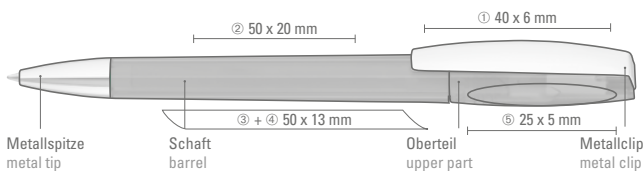

1-0043 SI, 1-0043 T-SI, 1-0043 CT-SI, 1-0043 C-SI ◊

1-0043 SI: Drehkugelschreiber mit gedeckt glänzendem Gehäuse, schwerer Metallspitze und Metallclip glanzchrom.

1-0043 T-SI: Drehkugelschreiber mit transparent glänzendem Gehäuse, schwerer Metallspitze und Metallclip glanzchrom.

1-0043 C-SI: Drehkugelschreiber mit gedeckt glänzendem Gehäuse, schwerer, matt verchromter Metallspitze und Metallclip.

1-0043 CT-SI: Drehkugelschreiber mit transparent glänzendem Gehäuse, schwerer, matt verchromter Metallspitze und Metallclip.

Mindestbestellmenge
Werbeschlüssel

1.000 Stück
Schaft S ◊,
Clip MT/L, Kappe T

1-0043 SI: Twist ballpoint pen with shiny solid colored body, heavy metal tip and metal clip shiny chromed.

1-0043 T-SI: Twist ballpoint pen with transparent shiny body, heavy metal tip and metal clip shiny chromed.

1-0043 C-SI: Twist ballpoint pen with shiny solid colored body, heavy, matt chromed metal tip and metal clip.

1-0043 CT-SI: Twist ballpoint pen with transparent shiny body, heavy, matt chromed metal tip and metal clip.

Minimum quantity
Advertising code

1,000 pieces
barrel S ◊,
clip MT/L, cap T