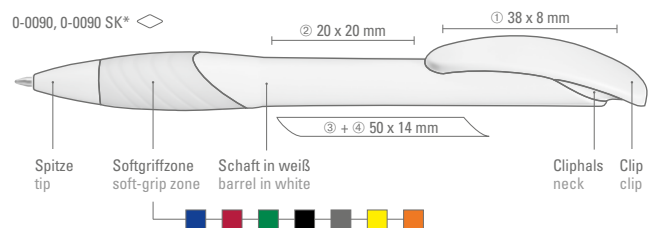

0-0090 SI: Druckkugelschreiber mit ergonomischer Gummigriffzone. Bogenclipdrücker matt silber. Schwere Metallspitze matt verchromt.

0-0090 CO-SM: Druckkugelschreiber mit uni gedeckt glänzendem Gehäuse, ergonomischer Gummigriffzone, Bogenclipdrücker mit Metallspitze, matt verchromt.

0-0090 SK: Druckkugelschreiber mit individuell gestaltbarem Clipdrücker. Gehäuse gedeckt, mit ergonomischer Gummigriffzone. Motivgröße nach Absprache; max.: ca. 30 x 20 x 2,2mm.

0-0090/0-0090 SI/0-0090 CO-SM
Mindestbestellmenge 1.000 Stück

0-0090 SK
Mindestbestellmenge 10.000 Stück
Werbeschlüssel Schaft S, Clip T

0-0090: Retractable ballpoint pen with white matt body and curved clip push-button. Ergonomic rubberized grip zone in opaque colors.

0-0090 SI: Retractable ballpoint pen with ergonomic rubber grip zone. Curved push-button clip in matt silver. Heavy metal tip in matt chrome.

0-0090 CO-SM: Retractable ballpoint pen with brilliant solid barrel. Ergonomic rubber grip and curved clip button with heavy metal tip in matt chrome.

0-0090 SK: Retractable ballpoint pen with individuell designed push-button clip. Body in solid colors with ergonomic rubber gripping zone. Size of Motif by arrangement; max.: ca. 30 x 20 x 2,2mm.

0-0090 SI/0-0090 SI/0-0090 CO-SM
Minimum quantity 1,000 pieces

0-0090 SK
Minimum quantity 10,000 pieces
Advertising code barrel S, clip T

0-0090, 0-0090 SK* ◇