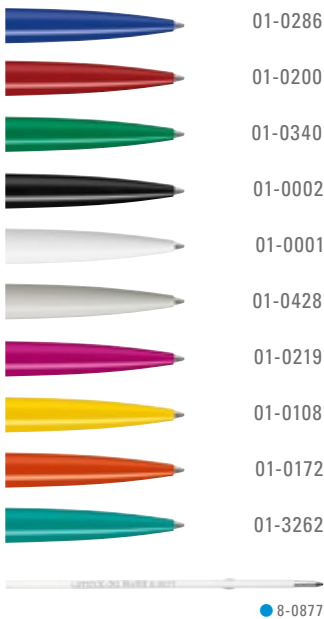

1-0695, 1-0736 (● 8-0877)