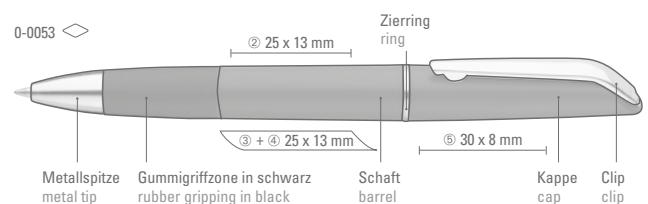

QUANTUM
0-0053

QUANTUM R
0-0053 R

QUANTUM PR
0-0053 PR

Farb-Code/Minen
Color code/Refills

0-0053 (● 8-0855)
0-0053 R (● 8-0806)
0-0053 PR (● 8-0891)

52-0001

52-0002

● 8-0855

● 8-0806

● 8-0891

NEU uma Patronen-Roller-System

Das **uma Patronen-Roller-System** ist die innovative Basis für neuartige Tintenroller-Schreibgeräte in Premium-Qualität. Dank seiner speziell entwickelten, verschleißarmen Kugelspitze punktet das **uma Patronen-Roller-System** mit einer bisher unerreichten Langlebigkeit. Das **uma Patronen-Roller-System** arbeitet nach dem Prinzip des Füllhalters und kann mit Standard-Tintenpatronen nachgefüllt werden. Die Schreibspitze mit TC-Kugel (0,7 mm) wird also immer wieder verwendet und nicht weggeworfen. So sind, mit dem **uma Patronen-Roller-System** ausgestattete Schreibgeräte nicht nur sehr wirtschaftlich, sondern auch in besonderem Maße umweltfreundlich.

NEW uma cartridge roller system

The **uma cartridge roller system** is an innovative basis for novel rollerball writing instruments in premium quality. Thanks to its specifically developed wear-resistant ball tip, the **uma cartridge roller system** excels in an unrivalled longevity. The **uma cartridge roller system** operates on the same principle as the fountain pen and can be refilled with standard ink cartridges. Thus, the TC ball tip (0.7 mm) can be reused again and again and will not be disposed of. This makes these writing instruments not only extremely economical, but also very environmentally friendly.

0-0053: Drehkugelschreiber mit Gummigriffzone in schwarz. Metallclip, Zierring und Metallschneidspitze in silber glänzend.

0-0053 R: Rollerball mit gedeckt glänzendem Gehäuse. Zierring und Metallclip glanzverchromt. Passender Rollerball zu Modell 0-0053.