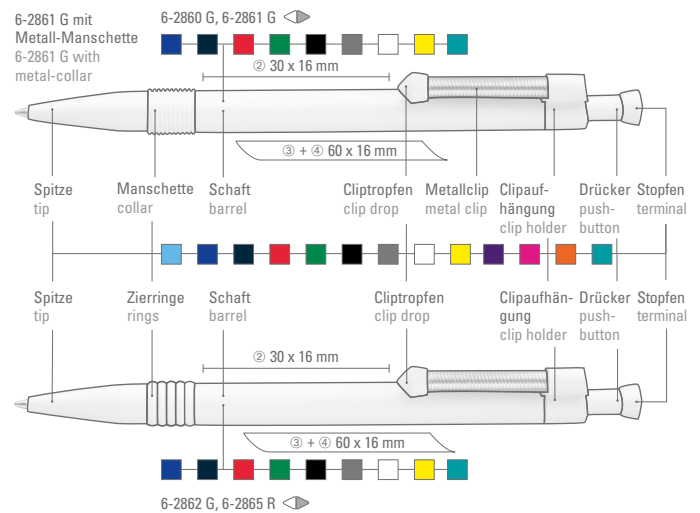

6-2862 G: Retractable ballpoint pen like 6-2860 G, but with ring grip zone.

6-2861 G: Retractable ballpoint pen like 6-2860 G, but with metal-collar grip zone.

Minimum quantity
Advertising code

1,000 pieces
barrel S ○