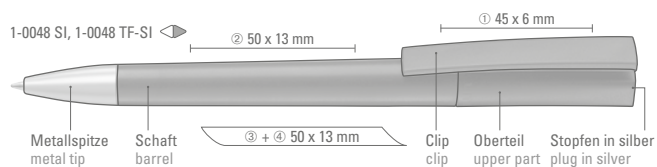

1-0048 SI (●● 8-0855)

1-0048 TF-SI (●● 8-0856)

1-0048 SI: Drehkugelschreiber mit weiß oder schwarz matt gedecktem Gehäuse, silbernem Stopfen im Oberteil und schwerer Metallspitze mattverchromt.

1-0048 TF-SI: Drehkugelschreiber mit transparent gefrostetem Gehäuse, silbernem Stopfen im Oberteil und schwerer Metallspitze mattverchromt.

Mindestbestellmenge 1.000 Stück
Werbeschlüssel Schaft S ○, Clip T

1-0048 SI: Twist ballpoint pen with white or black matt solid body, silver plug in the upper part and heavy metal tip matt chrome plated.

1-0048 TF-SI: Twist ballpoint pen with shiny transparent body, silver plug in the upper part and heavy metal tip matt chrome plated.

Minimum quantity 1,000 pieces
Advertising code barrel S ○, clip T