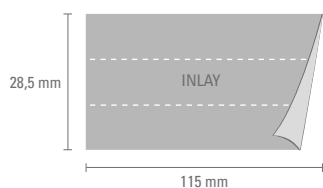

0-0333 INSIDE CI (● 8-0856)

0-0333 CI: Druckkugelschreiber mit Dreieckgehäuse und individuell gestaltbarer Einlage. Spitze und Drücker in weiß gedeckt, Schaft transparent glänzend.

Mindestbestellmenge 1.000 Stück
Werbeschlüssel Schaft T □, Clip T

0-0333 CI: Retractable ballpoint pen with triangular body and individually designable inlay. Tip and push-button in solid shiny white, barrel in transparent shiny.

Minimum quantity 1,000 pieces
Advertising code barrel T □, clip T