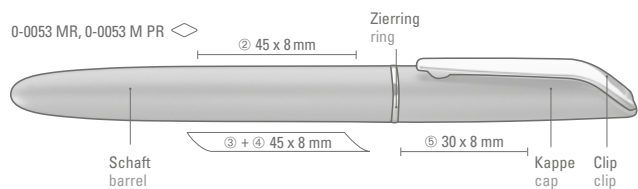

0-0053 M (● 8-0855)
0-0053 MR (●● 8-0806)
0-0053 M PR (● 8-0891)

0-0053 M: Drehkugelschreiber mit Gummigriffzone in schwarz und Gehäuse im Metallic-Look. Metallclip, Zierring und Metallspitze in silber glänzend.

0-0053 MR: Rollerball mit Gehäuse in Metallicfarbe. Zierring und Metallclip glanzverchromt. Passender Rollerball zu Modell 0-0053 M.

0-0053 M PR: Patronenroller, Gehäuse in Metallicfarben, Metallclip, Zierring glanzverchromt. Das Patronen-Roller-System, ähnlich dem Prinzip des Füllhalters, ist mit Standard-Tintenpatronen wieder auffüllbar.

Mindestbestellmenge 1.000 Stück
Werbeschlüssel Schaft S, Kappe T

0-0053 M: Twist ballpoint pen with rubber grip zone in black, barrel in metallic finishing. Metal clip, metal tip and ring silver chromed.

0-0053 MR: Rollerball pen with body in metallic color. Gloss-chrome ring and metal clip. Matching rollerball for model 0-0053 M.

0-0053 M PR: Cartridge roller with metallic surface, metal clip, ring silver chromed. The cartridge roller system operates on the same principle as the fountain pen and can be refilled with standard ink cartridges.

Minimum quantity 1,000 pieces
Advertising code barrel S, cap T