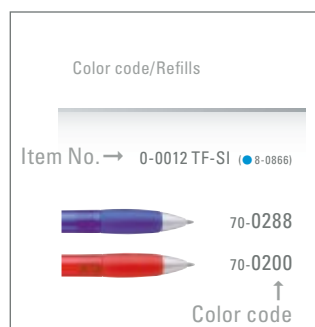

Notes On The Color Codes

The complete color selection of the products has been depicted in the form of inserts. The respective color codes are comprised in such a way that the last four numbers correspond to the respective PMS color. Based on the numbers of the keys of the Pantone color palette.

As this is non-binding information, please request the original samples for approval before placing an order.

Important: Please indicate the color numbers with each order!