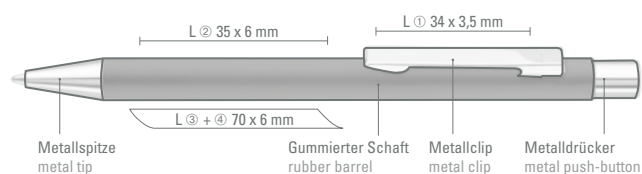

0-9450 RO-GO GUM ◊