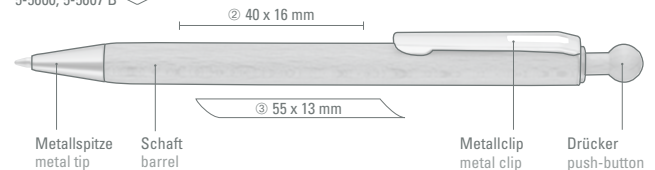

5-5600: Holz-Druckkugelschreiber aus PEFC-zertifiziertem Buchenholz mit vernickeltem Metallclip und Metallspitze. Holz-Kugeldrucker.

5-5607 B: Passender Holz-Druckbleistift (0,7 mm) zu Artikel 5-5600.

5-5100: Holz-Druckkugelschreiber aus PEFC-zertifiziertem Buchenholz mit vernickeltem Metallclip, Metallspitze und Metalldrücker.

5-5600/5-5607 B

Mindestbestellmenge

300 Stück

Werbeschlüssel

Schaft MS

5-5100

Mindestbestellmenge

300 Stück

Werbeschlüssel

Schaft MS

5-5600: Wooden retractable ballpoint pen made of PEFC-certified beechwood with shiny metal clip and tip. Wooden ball button.

5-5607 B: Matching wooden mechanical pencil (0.7 mm) for item 5-5600.

5-5100: Wooden retractable ballpoint pen made from PEFC-certified beech wood with nickel-plated metal clip, metal tip and metal push-button.

5-5600/5-5607 B

Minimum quantity

300 pieces

Advertising code

barrel MS

5-5100

Minimum quantity

300 pieces

Advertising code

barrel MS

5-5600, 5-5607 B