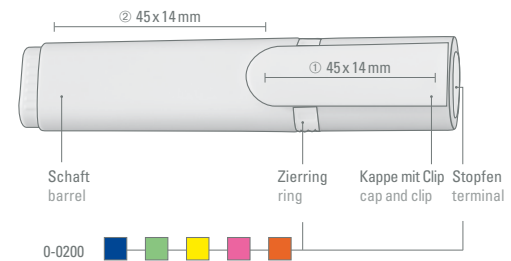

BESCHREIBUNG
DESCRIPTION

0-0200: Textmarker mit Kunststoffgehäuse und Kappe mit Clip in weiß. Mundstück mit Zierring und Stopfen in der Schreibfarbe.

0-0200/2: Textmarker 2er-Set aus den Standardfarben in transparentem Stecketui.

0-0200

Mindestbestellmenge 500 Stück
Werbeschlüssel Schaft P, Clip T

0-0200/2

Mindestbestellmenge 300 Stück
Werbeschlüssel Schaft P, Clip T

0-0200: Highlighter with plastic body and cap with clip in white. Section with band and terminal in the ink color.

0-0200/2: Highlighter set of 2 in the standard colors in transparent pen case.

0-0200

Minimum quantity 500 pieces
Advertising code barrel P, clip T

0-0200/2

Minimum quantity 300 pieces
Advertising code barrel P, clip T

BESCHREIBUNG
DESCRIPTION

0-0200/3: Set-Box in Köcherform mit 3 Textmarkern (0-0200) in verschiedenen Schreibfarben (gelb/grün/magenta). Auch mit Klebebanderole erhältlich. Preis auf Anfrage.

0-0200/3 SI: Wie Modell 0-0200/3 jedoch Box in silber und Textmarkergehäuse in schwarz.

Mindestbestellmenge 300 Stück
Werbeschlüssel Schaft P, Clip T, Box TT

0-0200/3: Quiver-shaped set box with 3 highlighters (0-0200) in various ink colors (yellow/green/magenta). Also available with adhesive banderole. Price on request.

0-0200/3 SI: Like model 0-0200/3 but box in silver and text marker body in black.

Minimum quantity 300 pieces
Advertising code barrel P, clip T, box TT