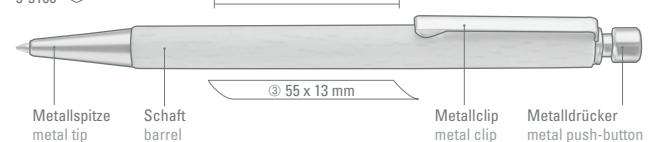

WOODY
5-5600

WOODY B
5-5607 B

CALIBRA S
5-5100

Farb-Code/Minen
Color code/Refills

5-5600 (● 8-0855)
5-5607 B (0,7mm)

05-W001

● 8-0855

5-5100 (● 8-0888)

05-W001

● 8-0888

5-5600: Holz-Druckkugelschreiber aus PEFC-zertifiziertem Buchenholz mit vernickeltem Metallclip und Metallspitze. Holz-Kugeldrucker.

5-5607 B: Passender Holz-Druckbleistift (0,7 mm) zu Artikel 5-5600.

5-5100: Holz-Druckkugelschreiber aus PEFC-zertifiziertem Buchenholz mit vernickeltem Metallclip, Metallspitze und Metalldrücker.

5-5600/5-5607 B

Mindestbestellmenge

300 Stück

Werbeschlüssel

Schaft MS

5-5100

Mindestbestellmenge

300 Stück

Werbeschlüssel

Schaft MS

5-5600: Wooden retractable ballpoint pen made of PEFC-certified beechwood with shiny metal clip and tip. Wooden ball button.

5-5607 B: Matching wooden mechanical pencil (0.7 mm) for item 5-5600.

5-5100: Wooden retractable ballpoint pen made from PEFC-certified beech wood with nickel-plated metal clip, metal tip and metal push-button.

5-5600/5-5607 B

Minimum quantity

300 pieces

Advertising code

barrel MS

5-5100

Minimum quantity

300 pieces

Advertising code

barrel MS

5-5600, 5-5607 B

5-5100