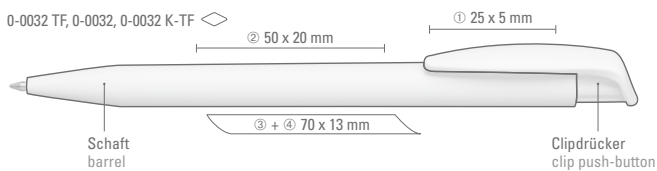

Farb-Code/Minen
Color code/Refills

PENNY
0-0032

PENNY K frozen
0-0032 K-TF

PENNY frozen
0-0032 TF

121

0-0032: Druckkugelschreiber unifarben weiß oder schwarz.

0-0032 K-TF: Druckkugelschreiber mit weißem Schaft und gefrostetem Clip.

0-0032 TF: Druckkugelschreiber unifarben gefrostet.

Mindestbestellmenge 1.000 Stück
Werbeschlüssel Schaft S, Clip T

0-0032: Retractable ballpoint pen in one colored white or black.

0-0032 K-TF: Retractable ballpoint pen with white barrel and colored frosted clip.

0-0032 TF: Retractable ballpoint pen in one colored frozen.

Minimum quantity 1,000 pieces
Advertising code barrel S, clip T

PENNY

PENNY, PENNY K frozen, PENNY frozen