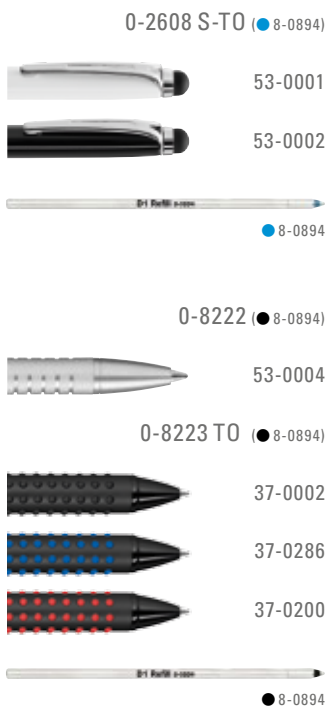

Länge: ca. 110 mm
Length: approx. 110 mm