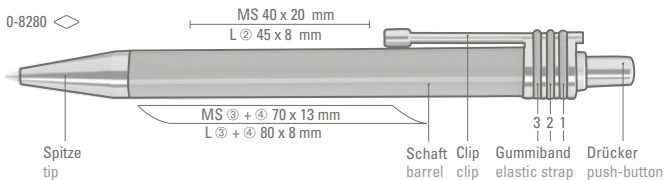

0-8280: Metall-Druckkugelschreiber mit flexiblem Metallclip gehalten durch drei farbige Gummibänder. Schaft in gedeckt matt schwarz und silber bzw. gedeckt glänzend weiß, blau oder rot. Beschläge silber glänzend.

Mindestbestellmenge
Werbeschlüssel

300 Stück
Schaft MS/L

0-8280: Retractable metal ballpoint pen with flexible metal clip fixed with three colored elastic straps. Barrel in solid matt black and silver or shiny solid white, blue or red, fittings shiny silver.

Minimum Quantity
Advertising code

300 pieces
barrel MS/L