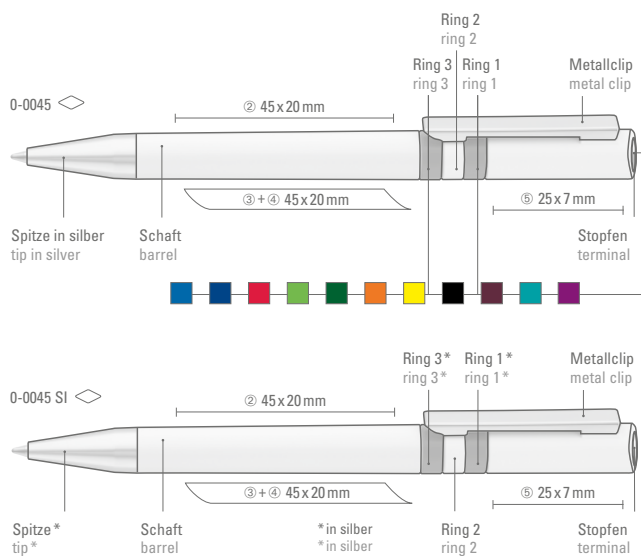

0-0045 (● 8-0866)		0-0045 SI (● 8-0866)	
	32-2175		32-2175
	32-2147		32-2147
	32-0200		32-0200
	32-0348		32-0348
	32-0343		32-0343
	32-1585		32-1585
	32-0115		32-0115
	32-0002		32-0002
	32-0188		32-0188
	32-0321		32-0321
	32-2685		32-2685
	● 8-0866		32-0468
			32-0001
			● 8-0866

Kombinationsbeispiele
Examples of combinations

Ab 2.000 Stück sind alle Ringe farblich frei kombinierbar!

Starting from a quantity of 2,000 pieces you can combine all the rings in the standard colors.

0-0045: Drehkugelschreiber mit gedeckt glänzendem Gehäuse in uni weiß. Zwei eingelassene Ringe und Stopfen im Oberteil unifarben. Metallclip und Spitze in Silber glänzend.

0-0045 SI: Drehkugelschreiber mit uni gedeckt glänzendem Gehäuse. Zwei eingelassene Ringe und Stopfen im Oberteil sowie Metallclip und Spitze in Silber glänzend.

Mindestbestellmenge 1.000 Stück
Werbeschlüssel Schaft S ○, Kappe T

0-0045: Twist ballpoint pen with gloss body in solid white. Two integrated rings and plug in one color. Brilliant silver metal clip and tip.

0-0045 SI: Twist ballpoint pen with gloss body in one solid color. Two integrated rings, plug, metal clip and tip in brilliant silver.

Minimum quantity 1,000 pieces
Advertising code barrel S ○, cap T