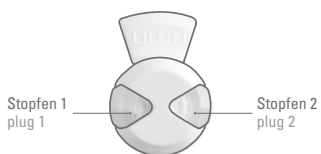

1-0147 SI, 1-0147 T-SI ◀

1-0147 SI: Drehkugelschreiber mit gedeckt glänzendem Gehäuse, Oberteil mit farbigem Stopfen in gedeckt oder transparent, schwerer Metallspitze glanzverchromt.

1-0147 T-SI: Drehkugelschreiber mit transparent glänzendem Gehäuse, Oberteil mit farbigem Stopfen in gedeckt oder transparent glänzend, schwerer Metallspitze glanzverchromt.

Mindestbestellmenge 1.000 Stück
Werbeschlüssel Schaft S ○, Clip T, Kappe T

1-0147 SI: Twist ballpoint pen with solid shiny body, upper part with colored plug in solid or transparent, heavy metal tip chrome plated.

1-0147 T-SI: Twist ballpoint pen with transparent shiny body, upper part with colored plug in solid or transparent shiny, heavy metal tip chrome plated.

Minimum quantity 1,000 pieces
Advertising code barrel S ○, clip T, cap T