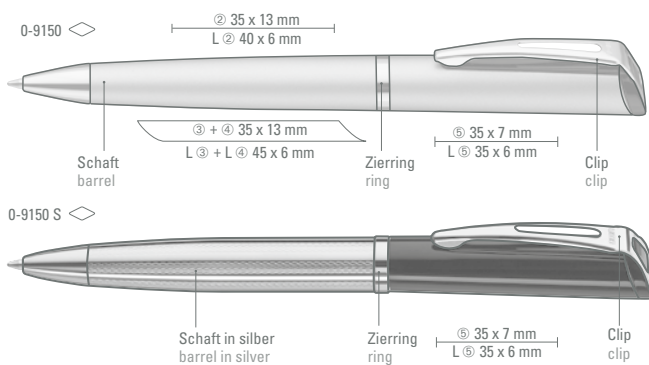

0-9150: Metall-Drehkugelschreiber mit glanzverchromten Metallbeschlagteilen.
0-9150 S: Metall-Drehkugelschreiber mit silber guillochiertem Schaft und glanzverchromten Beschlagteilen.

0-9150: Metal twist ballpoint pen with gloss-chrome metal fittings.
0-9150 S: Metal Twist ballpoint pen with shiny silver needle etched barrel. Metal clip and metal tip silver chromed.

0-9150
Mindestbestellmenge 100 Stück
Werbeschlüssel Schaft MS/L, Kappe MT/L

0-9150
Minimum quantity 100 pieces
Advertising code barrel MS/L, cap MT/L

0-9150 S
Mindestbestellmenge 100 Stück
Werbeschlüssel Kappe MT/L

0-9150 S
Minimum quantity 100 pieces
Advertising code cap MT/L