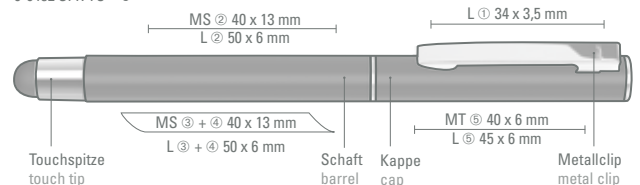

0-9452 SI R TO ◊