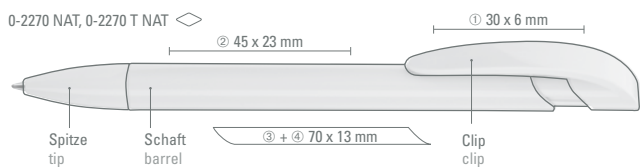

0-2270 NAT: Druckkugelschreiber mit Bogenclip aus biologisch abbaubarem Kunststoff nach DIN EN 13432:2000-12. Schaft und Drücker in naturfarben uni-gedeckt.

0-2270 T NAT: Druckkugelschreiber mit Bogenclip aus biologisch abbaubarem Kunststoff nach DIN EN 13432:2000-12 in uni transparent.

Mindestbestellmenge 1.000 Stück
Werbeschlüssel Schaft S, Clip T

0-2270 NAT: Retractable ballpoint pen with curved clip made of bio-degradable plastic acc. to DIN EN 13432:2000-12. Barrel and push-button in uniform natural colours.

0-2270 T NAT: Retractable ballpoint pen with curved clip made of bio-degradable plastic acc. to DIN EN 13432:2000-12 in uniform transparent finish.

Minimum quantity 1,000 pieces
Advertising code barrel S, clip T