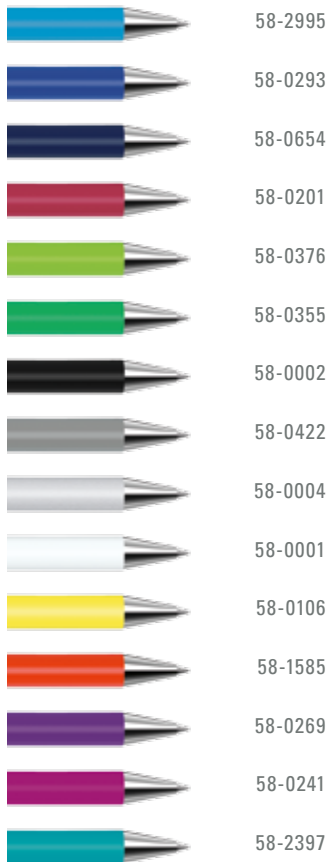

0-9450 SI (● 8-0855)

0-9450 RO-GO (● 8-0855)

0-9450 RO-GO GUM (● 8-0855)