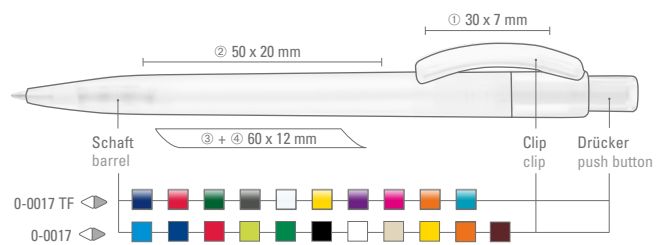

Ab 2.000 Stück können die Modelle farblich kombiniert werden.

0-0017: Druckkugelschreiber mit Bogenclip in gedeckten Farben.

0-0017 TF: Druckkugelschreiber mit transparent gefrostetem Schaft, Bogenclip und Drücker glänzend transparent.

Mindestbestellmenge 1.000 Stück
Werbeschlüssel Schaft S ○, Clip T

You may choose any color combination for orders over 2.000 units.

0-0017: Retractable ballpoint pen with curved clip in solid colors.

0-0017 TF: Retractable ballpoint pen with transparent frosted barrel, curved clip and push-button glossy transparent.

Minimum quantity 1,000 pieces
Advertising code barrel S ○, clip T