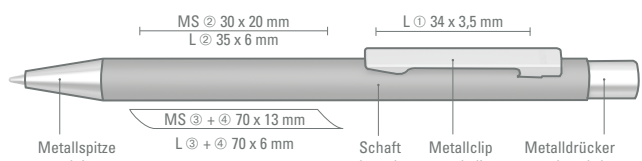

0-9450 SI, 0-9450 SI B, 0-9450 RO-GO ◊