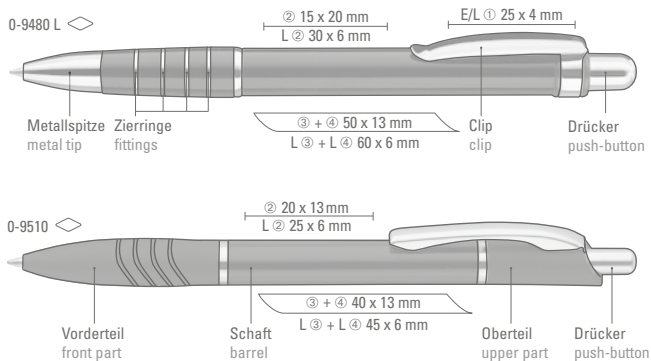

0-9480 L: Metall-Druckkugelschreiber mit lackiertem Aluminium Schaft, Metallclip und Griffzone mit Ringdesign glanzverchromt.

0-9510: Metall-Druckkugelschreiber mit Metallclip und Griffzone.

0-9480 L
Mindestbestellmenge 300 Stück
Werbeschlüssel Schaft MS/L, Clip E/L
0-9510
Mindestbestellmenge 300 Stück
Werbeschlüssel Schaft MS/L

0-9480 L: Retractable metal ballpoint pen with coated aluminium body, metal clip and ring-design grip zone brilliant chrome plated.

0-9510: Retractable metal ballpoint pen with metal clip and grip zone.

0-9480 L
Minimum quantity 300 pieces
Advertising code barrel MS/L, clip E/L
0-9510
Minimum quantity 300 pieces
Advertising code barrel MS/L