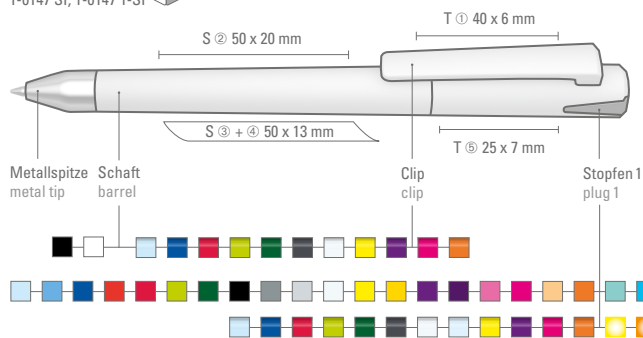

1-0147 SI, 1-0147 T-SI ◀