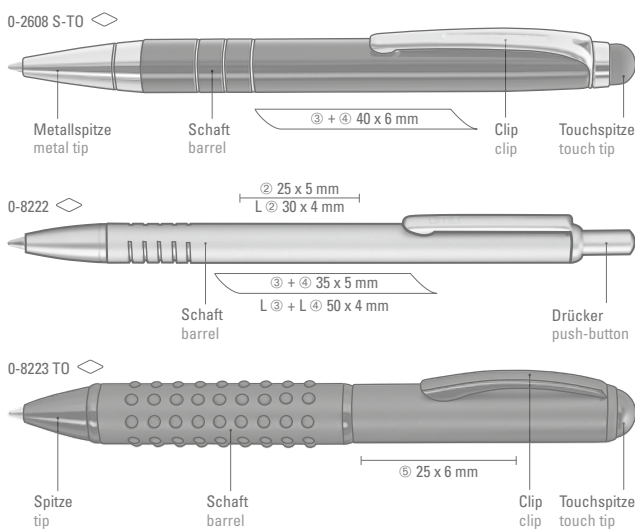

0-2608 S-TO: Mini Metall-Drehkugelschreiber mit gummierter Oberseite für die Touchscreensteuerung. Metallzier-
ringe und Beschlagteile glanzverchromt.

0-8222: Mini Metalldruckkugelschreiber in matt silber mit gestanzter Griffzone und silber glänzenden Beschlagteilen.

0-8223 TO: Mini Metall-Drehkugelschreiber mit genoppter Gummigriffzone und Touchfunktion im Oberteil.

0-2608 S-TO: Mini Metallretractable ballpoint pen with a black rubber ball for writing on a Pad. Glossy chrome metal clip, metal fittings and metal tip.

0-8222: Mini metal ballpoint pen in matt silver with stamped grip area and shiny silver lining parts.

0-8223 TO: Mini metal retractable ballpoint pen with pimple rubber gripping zone with additional touch function in the upper part.

0-2608 S-TO/0-8222
Mindestbestellmenge
Werbeschlüssel
0-8223 TO
Mindestbestellmenge
Werbeschlüssel

300 Stück
Schaft MT/L

300 Stück
Kappe MT/L

0-2608 S-TO/0-8222
Minimum quantity
Advertising code
0-8223 TO
Minimum quantity
Advertising code

300 pieces
barrel MT/L

300 pieces
cap MT/L