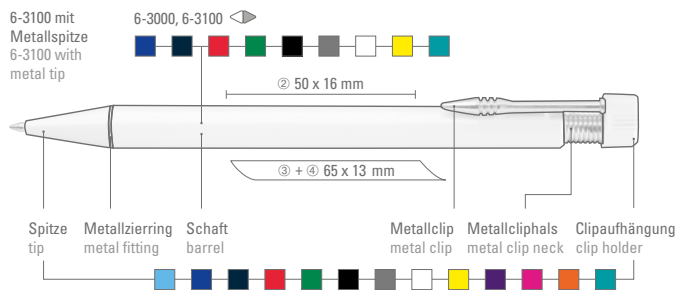

6-3000 (●● 8-0855)
6-3100 (●● 8-0855)

6-3000: Druckkugelschreiber mit beweglichem Drückerknopf auf vernickelter Metallfeder. Vernickelter Metallnadelclip und Zierring.

6-3100: Druckkugelschreiber mit beweglichem Drückerknopf auf vernickelter Metallfeder. Vernickelter Metallnadelclip und schwere Metallspitze.

Mindestbestellmenge
Werbeschlüssel

1.000 Stück
Schaft S ○

6-3000: Ballpoint pen with mobile push-button head on nickel-plated metal spring. Nickel-plated metal clip and decorative ring.

6-3100: Ballpoint pen with mobile push-button head on nickel-plated metal spring. Nickel-plated metal clip and heavy metal tip.

Minimum quantity
Advertising code

1,000 pieces
barrel S ○