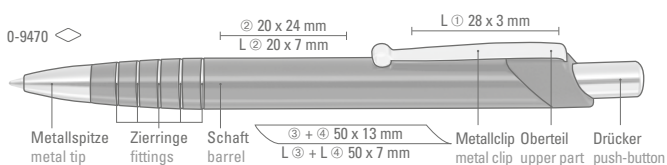

0-9470 (● 8-0883)

0-9412: Metall-Druckkugelschreiber mit glanzverchromten glänzenden Beschlagteilen und matt lackiertem Aluminiumschaft.

0-9470: Metalldruckkugelschreiber mit silbernen Zierringen im Schaft und elastischem Metallclip. Spitze und Drücker in silber glänzend.

0-9412: Metal retractable ballpoint pen with brilliant chrome plated fittings and matt lacquered aluminum barrel.

0-9470: Retractable metal ballpoint pen with silver rings in the barrel, elastic metal clip. Shiny silver tip and push-button.

0-9412
Mindestbestellmenge 300 Stück
Werbeschlüssel Schaft MS/L

0-9470
Mindestbestellmenge 300 Stück
Werbeschlüssel Schaft MS/L, Clip L

0-9412
Minimum quantity 300 pieces
Advertising code barrel MS/L

0-9470
Minimum quantity 300 pieces
Advertising code barrel MS/L, clip L