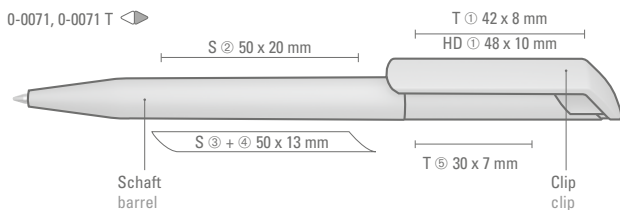

Ab 2.000 Stück können die Modelle farblich kombiniert werden.

0-0071: Drehkugelschreiber mit gedeckt glänzendem Gehäuse und massivem Clip.

0-0071 T: Drehkugelschreiber mit transparent glänzendem Gehäuse und massivem Clip.

Mindestbestellmenge 1.000 Stück
Werbeschlüssel Schaft S, Kappe T, Clip T, HD

You may choose any color combination for orders over 2,000 units.

0-0071: Twist ballpoint pen with shiny solid body and massive clip.

0-0071 T: Twist ballpoint pen with transparent shiny body and massive clip.

Minimum quantity 1,000 pieces
Advertising code barrel S, cap T, clip T, HD