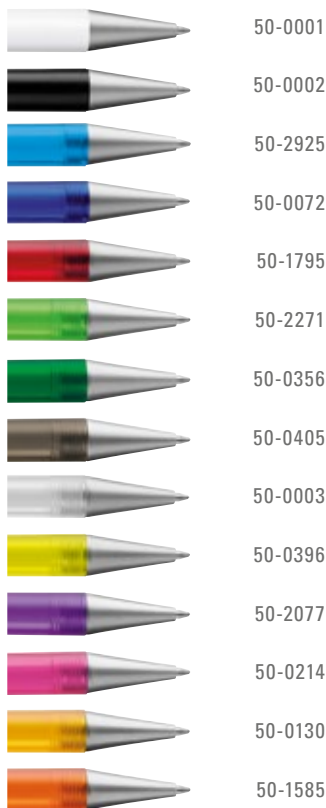

0-8600 (● 8-0856)
0-8607 B (0,7 mm)