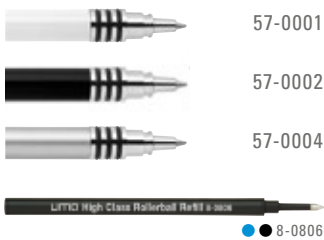

Bereits ab 300 Stück können die Ringe farblich kombiniert werden.

You may choose any color combination for the three rings for orders over 300 units.