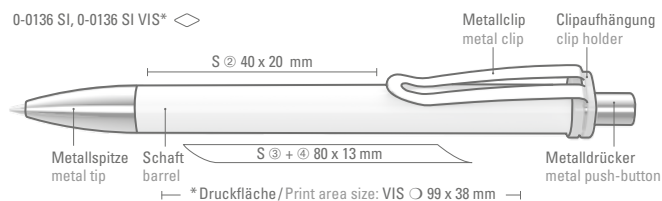

- 0-0135 SI (● 8-0855)
- 0-0135 SI VIS (● 8-0855)
- 0-0136 SI (● 8-0855)
- 0-0136 SI VIS (● 8-0855)

0-0135 SI: Druckkugelschreiber mit gedeckt glänzendem Gehäuse in weiß oder schwarz und farbiger Clipaufhängung. Schmäler Metalldrahtbiegeclip, Metallspitze und -drücker glanzverchromt.

0-0135 SI VIS: Druckkugelschreiber VOGUE SI mit digitalem Folientransferdruck auf dem Schaft und farbiger Clipaufhängung. Schmäler Metalldrahtbiegeclip, Metallspitze und Metalldrücker glanzverchromt.

0-0136 SI: Druckkugelschreiber mit gedeckt glänzendem Gehäuse in weiß oder schwarz und farbiger Clipaufhängung. Breiter Metallbiegeclip, Metallspitze und Metalldrücker glanzverchromt.

0-0136 SI VIS: Druckkugelschreiber VOGUE XL SI mit digitalem Folientransferdruck auf dem Schaft und farbiger Clipaufhängung. Breiter Metallbiegeclip, -spitze und -drücker glanzverchromt.

Mindestbestellmenge 1.000 Stück
Werbeschlüssel Schaft S O
0-0135 SI, 0-0136 SI Schaft V
0-0135 SI VIS, 0-0136 SI VIS

0-0135 SI: Retractable ballpoint pen with shiny solid body in white or black with colored clip holder. Flexible slim metal clip, metal tip and metal push button chrome plated.

0-0135 SI VIS: VOGUE SI retractable ballpoint pen with digital foil transfer imprint on the barrel with colored clip holder. Flexible slim metal clip, metal tip and metal push button chrome plated.

0-0136 SI: Retractable ballpoint pen with shiny solid body in white or black with colored clip holder. Flexible expanded metal clip, metal tip and metal push button chrome plated.

0-0136 SI VIS: VOGUE XL SI retractable ballpoint pen with digital foil transfer imprint on the barrel with colored clip holder. Flexible expanded metal clip, metal tip and metal push button chrome plated.

Minimum Quantity 1,000 pieces
Advertising code
0-0135 SI, 0-0136 SI barrel S O
0-0135 SI VIS, 0-0136 SI VIS barrel V