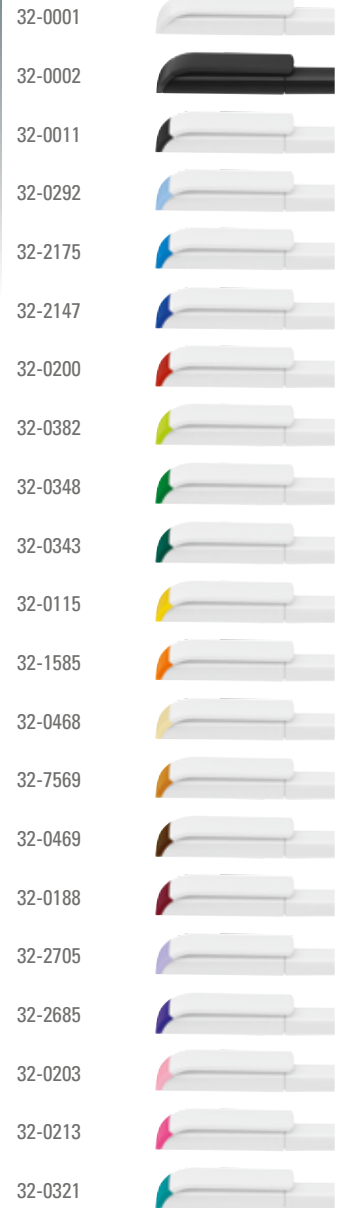

0-0086 SI ● 8-0866)
0-0086 F-SI ● 8-0866)