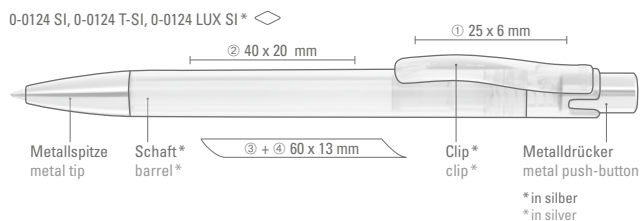

0-0124 SI (● 8-0855)	
	50-0001
	50-0002
	● 8-0855
0-0124 T-SI (● 8-0856)	
	50-2925
	50-0072
	50-1795
	50-2271
	50-0356
	50-0405
	50-0003
	50-0396
	50-2077
	50-0214
	50-0130
	50-1585
	50-0326
	50-0483
	● 8-0856
0-0124 LUX SI (● 8-0855)	
	50-0004
	● 8-0855

0-0124 SI: Druckkugelschreiber mit gedeckt glänzendem Gehäuse, schwerer, glänzender Metallspitze und Metalldrücker.

0-0124 T-SI: Druckkugelschreiber mit transparent glänzendem Gehäuse, schwerer, glänzender Metallspitze und Metalldrücker.

0-0124 LUX SI: Druckkugelschreiber mit silber glänzendem Gehäuse, schwerer, glänzender Metallspitze und schwerem Metalldrücker.

Mindestbestellmenge 1.000 Stück
Werbeschlüssel Schaft S, Clip T

0-0124 SI: Retractable ballpoint pen with shiny solid body, heavy shiny metal tip and metal push-button.

0-0124 T-SI: Retractable ballpoint pen with shiny transparent body, heavy shiny metal tip and metal push-button.

0-0124 LUX SI: Retractable ballpoint pen with shiny silver body, heavy shiny metal tip and heavy metal push-button.

Minimum quantity 1,000 pieces
Advertising code barrel S, clip T