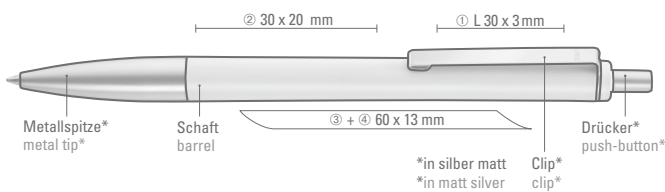

0-0525 (● 8-0855)

0-0525: Druckkugelschreiber mit
Metallspitze, Metallclip und Drücker
silber matt.

Mindestbestellmenge
Werbeschlüssel

1.000 Stück
Schaft S, Clip L

0-0525: Retractable ballpoint pen
with metal tip, metal clip and pusher
in silver matt.

Minimum quantity
Advertising code

1,000 pieces
barrel S, clip L