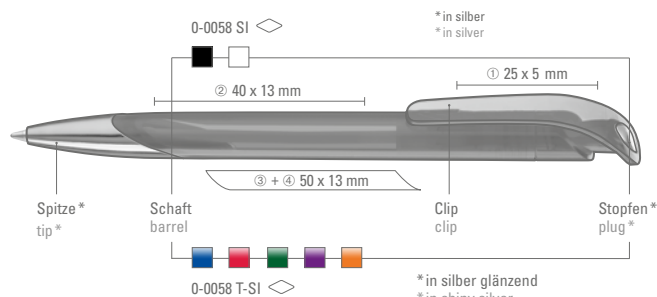

0-0058 SI: Druckkugelschreiber mit glänzend gedecktem Gehäuse, silber glänzender Spitze und Clipstopfen.

0-0058 T-SI: Druckkugelschreiber mit glänzend transparentem Gehäuse, silber glänzender Spitze und Clipstopfen

0-0058: Druckkugelschreiber mit silbernem Clip und Spitze. Gehäuse und Stopfen in gedeckten Farben uni weiß und schwarz.

0-0058 T: Druckkugelschreiber mit silbernem Clip und Spitze. Gehäuse und Stopfen in transparent glänzenden Farben.

Mindestbestellmenge 1.000 Stück
Werbeschlüssel Schaft S, Clip T

0-0058 SI: Ballpoint pen with shiny solid-colored body, shiny silver tip and clip plug.

0-0058 T-SI: Ballpoint pen with shiny transparent body, shiny silver tip and clip plug.

0-0058: Retractable ballpoint pen with clip and tip in silver. Barrel and plug in one solid color black and white.

0-0058 T: Retractable ballpoint pen with clip and tip in silver. Barrel and plug in brilliant transparent colors.

Minimum quantity 1,000 pieces
Advertising code barrel S, clip T