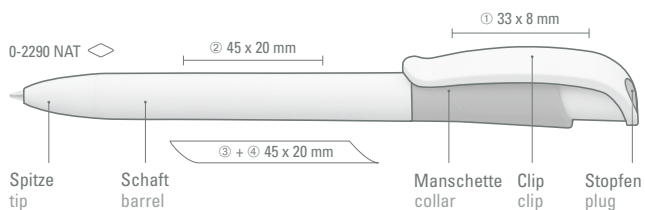

0-2290 NAT: Druckkugelschreiber mit Bogenclipdrücker aus biologisch abbaubarem Kunststoff nach DIN EN 13432:2000-12. Schaft und Drücker in naturfarben uni gedeckt. Manschette und Stopfen unifarben.

Mindestbestellmenge 1,000 Stück
Werbeschlüssel Schaft S, Clip T

0-2290 NAT: Retractable ballpoint pen with curved clip button made of biodegradable plastic to DIN EN 13432:2000-12. Barrel and push-button in one solid natural color. Sleeve and plug in one solid color.

Minimum quantity 1,000 pieces
Advertising code barrel S, clip T