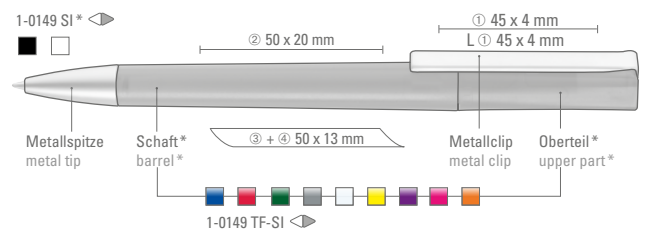

1-0149 TF-SI (●● 8-0856)

01-2747

01-0199

01-0336

01-0425

01-WG01

01-0116

01-0268

01-0227

01-0151

Ultra Tech Refill 8-0856

●● 8-0856

1-0149 SI (●● 8-0855)

01-0001

01-0002

Ultra Tech Refill 8-0855

●● 8-0855

1-0149 SI: Drehkugelschreiber mit mattgedecktem Gehäuse, schwerer Metallspitze und Metallclip matt verchromt.

1-0149 TF-SI: Drehkugelschreiber mit transparent gefrostetem Gehäuse, schwerer Metallspitze und Metallclip matt verchromt.

Mindestbestellmenge 1.000 Stück
Werbeschlüssel Schaft S O, Clip MT/L

1-0149 SI: Twist ballpoint pen with matt opaque body, heavy metal tip and metal clip matt chrome-plated.

1-0149 TF-SI: Twist ballpoint pen with transparent frosted body, heavy metal tip and metal clip matt chrome-plated.

Minimum quantity 1,000 pieces
Advertising code barrel S O, clip MT/L