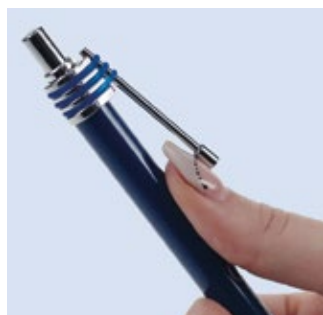

0-8280: Metall-Druckkugelschreiber mit flexiblem Metallclip gehalten durch drei farbige Gummibänder. Schaft in gedeckt matt schwarz und silber bzw. gedeckt glänzend weiß, blau oder rot. Beschläge silber glänzend.

Mindestbestellmenge
Werbeschlüssel

300 Stück
Schaft MS/L

0-8280: Retractable metal ballpoint pen with flexible metal clip fixed with three colored elastic straps. Barrel in solid matt black and silver or shiny solid white, blue or red, fittings shiny silver.

Minimum Quantity
Advertising code

300 pieces
barrel MS/L