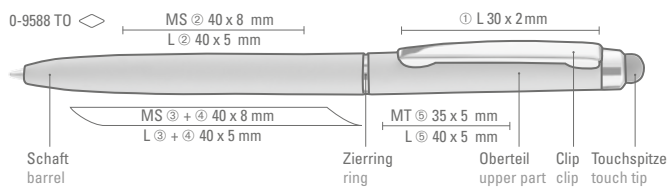

0-9588 TO (● 8-0895)

0-9588 TO: Metall-Drehkugelschreiber mit farbig matten oder weiß glänzender Oberfläche. Beschlagteile silber glänzend, gummiertes Schaftende für die Touchscreensteuerung.

Mindestbestellmenge 300 Stück
Werbeschlüssel Schaft MS/L, Clip L, Kappe MT/L

0-9588 TO: Metal twist ballpoint pen in colored matt or shiny white surface. Fittings shiny silver, black rubber ball for writing on a Pad.

Minimum Quantity 300 pieces
Advertising code barrel MS/L, clip L, cap MT/L