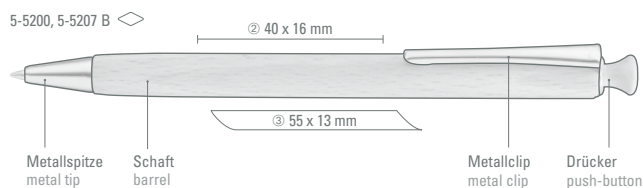

Farb-Code (Minen)
Color code (Refills)

FOREST
5-5200

FOREST B
5-5207 B

BEECH
5-5800

213

5-5200 (● 8-0877)
5-5207 B (0,7mm)

05-W001

● 8-0877

5-5800 (● 8-0855)

08-W001

● 8-0855

5-5200: Holz-Druckkugelschreiber mit vernickeltem Metallclip und Metallspitze. Schaft aus schutzlackiertem PEFC-zertifiziertem Buchenholz.

5-5207 B: Holz-Druckbleistift (0,7 mm) mit vernickeltem Metallclip und Metallspitze. Schaft aus schutzlackiertem PEFC-zertifiziertem Buchenholz. Passend zu Artikel 5-5200.

5-5800: Holz-Druckkugelschreiber mit silber glänzendem Metallclip und Metallspitze. Schaft aus schutzlackiertem PEFC-zertifiziertem Buchenholz.

5-5200/5-5207 B
Mindestbestellmenge 300 Stück
Werbeschlüssel Schaft MS
5-5800
Mindestbestellmenge 300 Stück
Werbeschlüssel Schaft MS, Clip L

5-5200: Wooden retractable ballpoint pen with nickel-plated metal clip and metal tip. Barrel in PEFC-certified beech wood with protective varnish coating.

5-5207 B: Wooden mechanical pen (0.7 mm) with nickel-plated metal clip and metal tip. Barrel in PEFC-certified beech wood with protective varnish coating.

5-5800: Wooden retractable ballpoint pen with nickel-plated metal clip and metal tip. Barrel in PEFC-certified beech wood with protective varnish coating.

5-5200/5-5207 B
Minimum quantity 300 pieces
Advertising code Schaft MS
5-5800
Minimum quantity 300 pieces
Advertising code barrel MS, clip L

FOREST, BEECH

FOREST, FOREST B, BEECH