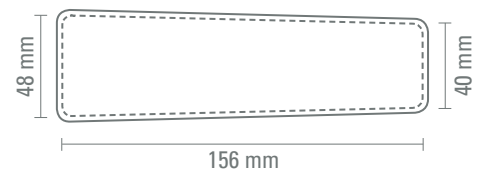

Einleger/Inlay
vorne/front