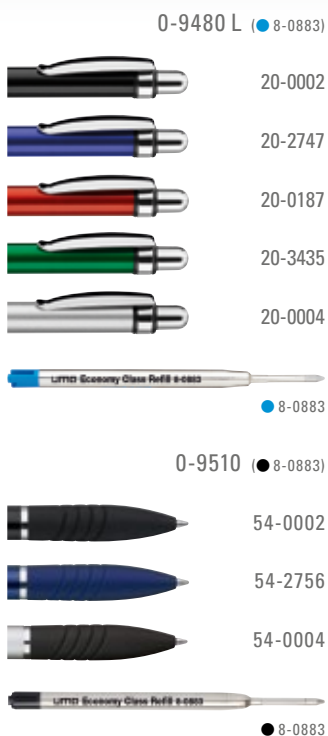

Modell eignet sich für Hochglanz-laserung. Siehe Seite 239.

Model is suitable for high-gloss laser engraving. See page 239.