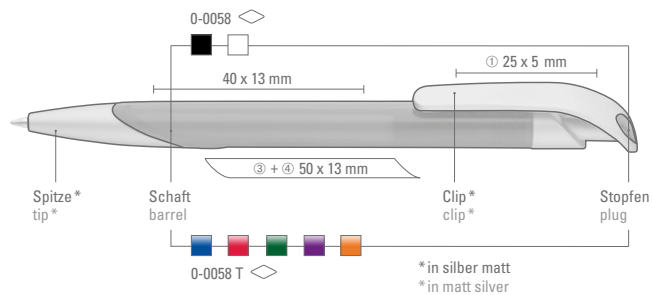

0-0058 SI: Druckkugelschreiber mit glänzend gedecktem Gehäuse, silber glänzender Spitze und Clipstopfen.

0-0058 T-SI: Druckkugelschreiber mit glänzend transparentem Gehäuse, silber glänzender Spitze und Clipstopfen

0-0058: Druckkugelschreiber mit silbernem Clip und Spitze. Gehäuse und Stopfen in gedeckten Farben uni weiß und schwarz.

0-0058 T: Druckkugelschreiber mit silbernem Clip und Spitze. Gehäuse und Stopfen in transparent glänzenden Farben.

Mindestbestellmenge 1.000 Stück
Werbeschlüssel Schaft S, Clip T

0-0058 SI: Ballpoint pen with shiny solid-colored body, shiny silver tip and clip plug.

0-0058 T-SI: Ballpoint pen with shiny transparent body, shiny silver tip and clip plug.

0-0058: Retractable ballpoint pen with clip and tip in silver. Barrel and plug in one solid color black and white.

0-0058 T: Retractable ballpoint pen with clip and tip in silver. Barrel and plug in brilliant transparent colors.

Minimum quantity 1,000 pieces
Advertising code barrel S, clip T