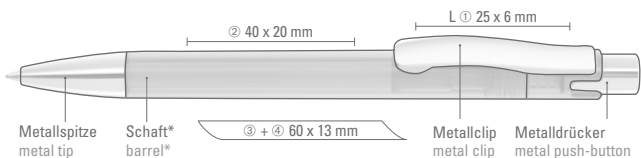

0-0124 M-SI, 0-0124 TM-SI, 0-0124 LUX M-SI * ◇