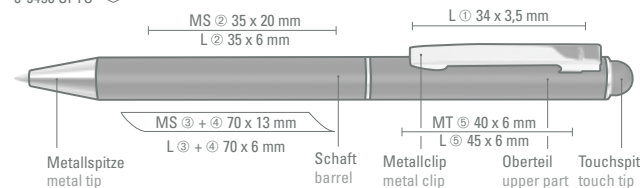

Modell eignet sich für Rundumlasergravur.

Model is suitable for 360° Laser engraving.

0-9450 SI TO: Metall-Drehkugelschreiber mit matter Oberfläche, Metallclip, Metallspitze und Drücker in silber glänzend mit gummiertem Schaftende für die Touchscreensteuerung.

0-9452 SI R TO: Metall-Rollerball mit matter Oberfläche, Metallclip und Zierring in silber glänzend mit gummiertem Schaftende für die Touchscreensteuerung, Griffzone schwarz.

0-9450 SI TO

Mindestbestellmenge 300 Stück
Werbeschlüssel Schaft MS/L, Clip L
Oberteil MT/L

0-9452 SI R TO

Mindestbestellmenge 300 Stück
Werbeschlüssel Schaft MS/L, Clip L,
Kappe MT/L

0-9450 SI TO: Metal twist ballpoint pen with matt finished surface, metal clip, metal tip and push-button in shiny silver, black rubber ball for writing on a Pad.

0-9452 SI R TO: Metal rollerball with matt finished surface, metal clip and ring in shiny silver with black rubberized grip zone.

0-9450 SI TO

Minimum quantity 300 pieces
Advertising code barrel MS/L, clip L
upper part MT/L

0-9452 SI R TO

Minimum quantity 300 pieces
Advertising code barrel MS/L, clip L,
cap MT/L

0-9450 SI TO ◊