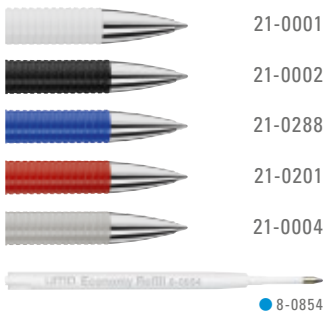

0-0061 SI (● 8-0854)

0-0061 SI: Druckkugelschreiber mit gerillter Griffzone, Clipdrücker und Spitze glanzverchromt.

Mindestbestellmenge 1.000 Stück
Werbeschlüssel Schaft S, Clip T

0-0061 SI: Retractable ballpoint pen with grooved grip zone. Clip push-button and tip chrome plated.

Minimum quantity 1,000 pieces
Advertising code barrel S, clip T