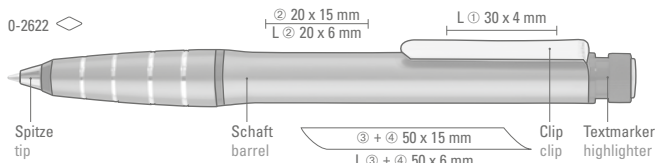

0-2622: Metall-Drehkugelschreiber aus Aluminium mit integriertem gelb schreibendem Textmarker im Schaft. Der Textmarker lässt sich mittels Drehbewegung aus dem Schaft herausnehmen und kann separat genutzt werden. Lieferung inkl. Gebrauchsanweisung.

0-2622 SET: 2in1 Set – bestehend aus 2in1 Drehkugelschreiber mit einer Ersatztextmarkerpatrone in gelb und einer D1 Mine schwarz schreibend – im praktischen Etui mit transparentem Kunststoffschuber inkl. Gebrauchsanweisung.

Mindestbestellmenge 300 Stück
Werbeschlüssel Schaft MS/L, Clip L

0-2622: Aluminium metal twist ballpoint pen with integrated yellow writing text marker in the body. The text marker can be twisted out of the body and used separately. Delivery incl. instructions for use.

0-2622 SET: 2in1 set – It consists of a 2in1 twist ballpoint pen with integrated yellow highlighter, a yellow replacement highlighter refill and a black D1 refill – in a practical case with transparent plastic slipcase incl. instructions for use.

Minimum quantity 300 pieces
Advertising code barrel MS/L, clip L