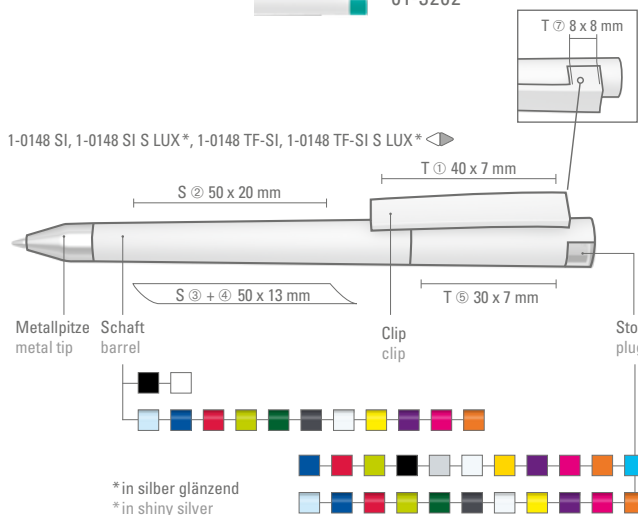

1-0148 SI ● 8-0855	1-0148 SI 1-0148 TF-SI Stopfen transparent
01-0002	01-0306
01-0001	01-2747
● 8-0855	01-0199
1-0148 TF-SI 1-0148 TF-SI S LUX ● 8-0856	01-0802
01-2747	01-0336
01-0199	01-0425
01-0336	01-CG01
01-0425	01-0116
01-WG01	01-0268
01-0116	01-0227
01-0268	01-0151
01-0227	Stopfen gedeckt
01-0151	01-0286
● 8-0856	01-0200
1-0148 SI S LUX ● 8-0855	01-0340
01-0G41	01-0002
01-0G42	01-0428
01-0001	01-0108
01-0001	01-0526
01-0001	01-0219
01-0001	01-0172
01-0001	01-3262

1-0148 SI: Drehkugelschreiber mit gedeckt mattem Schaft, Clip und Stopfen im Oberteil gedeckt glänzend bzw. transparent glänzend und schwerer Metallspitze glanzverchromt.

1-0148 TF-SI: Drehkugelschreiber mit transparent gefrostetem Schaft, Clip und Stopfen im Oberteil gedeckt glänzend bzw. transparent glänzend und schwerer Metallspitze glanzverchromt.

1-0148 SI S LUX: Drehkugelschreiber mit gedeckt mattem Schaft, Clip gedeckt, Stopfen im Oberteil glanzverchromt, schwerer Metallspitze glanzverchromt.

1-0148 TF-SI S LUX: Drehkugelschreiber mit transparent gefrostetem Schaft, Clip transparent glänzend, Stopfen im Oberteil glanzverchromt, schwerer Metallspitze glanzverchromt.

Mindestbestellmenge
Werbeschlüssel

1.000 Stück
Schaft S O,
Clip T, Kappe T

1-0148 SI: Twist ballpoint pen with solid matt barrel, clip and plug in the upper part solid shiny or transparent shiny and heavy metal tip chrome plated.

1-0148 TF-SI: Twist ballpoint pen with frozen barrel, clip and plug in the upper part solid shiny or transparent shiny and heavy metal tip chrome plated.

1-0148 SI S LUX: Twist ballpoint pen with solid matt barrel, clip solid, plug in the upper part chrome plated, heavy metal tip chrome plated.

1-0148 TF-SI S LUX: Twist ballpoint pen with transparent frozen barrel, clip transparent shiny, plug in the upper part chrome plated, heavy metal tip chrome plated.

Minimum quantity
Advertising code

1,000 pieces
barrel S O,
clip T, cap T

* in silber glänzend
* in shiny silver