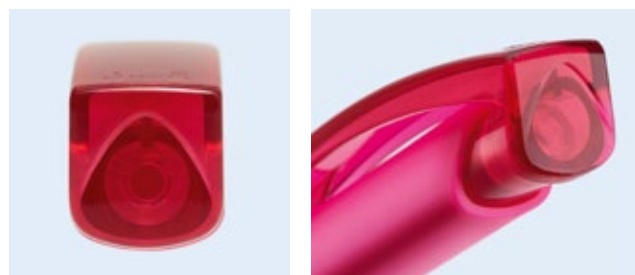

Farb-Code
Color code

TRINITY K transp. GUM
0-0133 KT GUM **new!**

TRINITY K transp. SI GUM
0-0133 KT-SI GUM

TRINITY KG SI GUM
0-0133 KG-SI GUM **new!**

0-0133 GUM: Druckkugelschreiber mit gummiertem Dreikantgehäuse und gedeckt glänzendem Clip.

0-0133 KT GUM: Druckkugelschreiber mit gummiertem Dreikantgehäuse und transparent glänzendem Clip.

0-0133 SI GUM: Druckkugelschreiber mit gummiertem Dreikantgehäuse und gedeckt glänzendem Clip mit schwerer Metallspitze glanzverchromt.

0-0133 KT-SI GUM: Druckkugelschreiber mit gummiertem Dreikantgehäuse und transparent glänzendem Clip mit schwerer Metallspitze glanzverchromt.

0-0133 KG-SI GUM: Druckkugelschreiber mit gummiertem Dreikantgehäuse und weiß gedecktem glänzendem Clip und schwerer Metallspitze glanzverchromt.

0-0133 GUM: Retractable ballpoint pen with soft touch triangular body and shiny solid clip.

0-0133 KT GUM: Retractable ballpoint pen with soft touch triangular body and shiny transparent clip.

0-0133 SI GUM: Retractable ballpoint pen with soft touch triangular body and shiny solid clip with heavy chrome plated metal tip.

0-0133 KT-SI GUM: Retractable ballpoint pen with soft touch triangular body and shiny transparent clip with heavy chrome plated metal tip.

0-0133 KG-SI GUM: Retractable ballpoint pen with soft touch triangular body and shiny solid white clip and heavy chrome plated metal tip.

Mindestbestellmenge 1.000 Stück
Werbeschlüssel Clip T, Schaft TT

Minimum quantity 1,000 pieces
Advertising code clip T, barrel TT