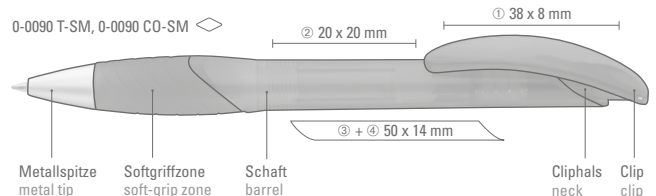

*individueller Clip

*clip individual

0-0090 T-SM, 0-0090 CO-SM ◇