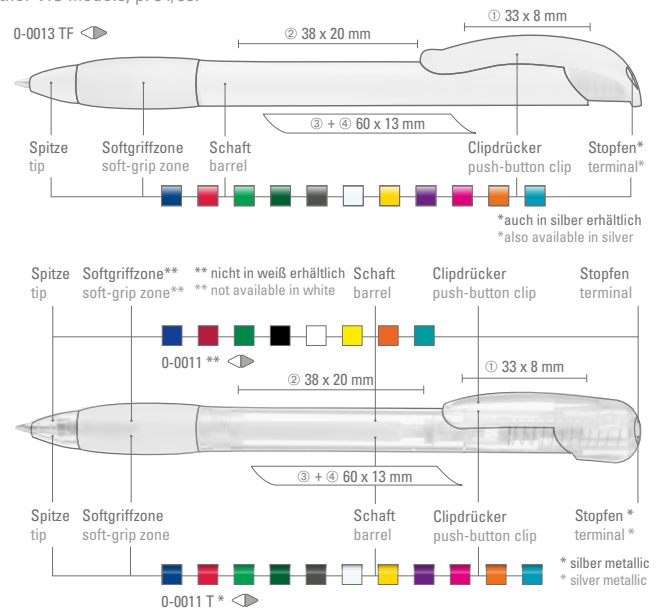

0-0011 T: Druckkugelschreiber mit glänzend transparentem Gehäuse, gepolsterter Softgriffzone und Clipdrückermechanik. Leicht gebogener Clip. Drückerstopfen silber metallic.

0-0011: Druckkugelschreiber mit gepolsterter Softgriffzone und Clipdrückermechanik. Leicht gebogener Clip. Clipdrücker, Schaft und Spitze unifarben weiß. Stopfen und gepolsterter Softgriffzone unifarben. Ebenfalls Standard: alle Teile komplett unifarben mit silbernem Stopfen.

Mindestbestellmenge 1.000 Stück
Werbeschlüssel Schaft S ○, Clip T

With the models 0-0013 TF, 0-0011 T and 0-0011, all parts can be combined if 2,000 units or more are ordered.

0-0013 TF: Retractable ballpoint pen with transparent frosted body, soft-grip zone and push-button clip. Curved clip with push-button terminal.

0-0011 T: Retractable ballpoint pen with glossy transparent body, soft-grip zone and push-button clip. Slightly curved clip. Push-button terminal in metallic silver.

0-0011: Retractable ballpoint pen with soft-grip zone and push-button clip. Slightly curved clip. Clip push-button, barrel and tip in solid white. Pen terminal and padded soft-grip zone in one solid color. All parts come standard in the same color with silver terminal, too.

Minimum quantity 1,000 pieces
Advertising code barrel S ○, clip T